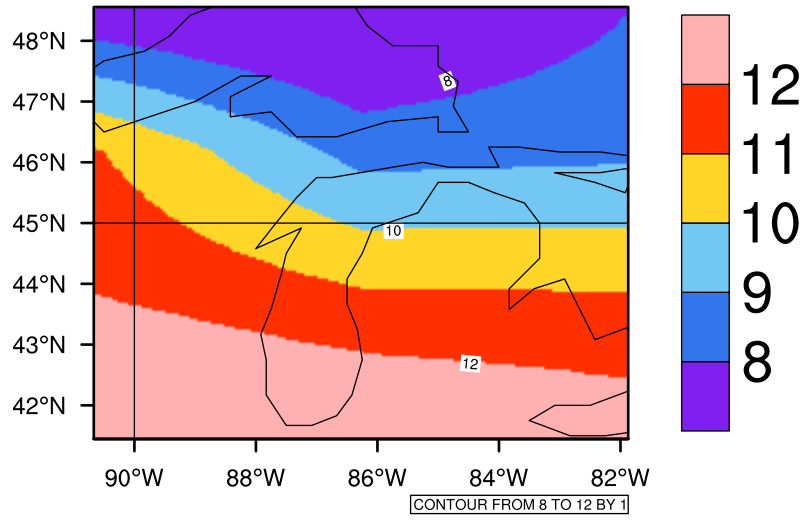

Yearly tasmax(c) In 2020-2029 GFDL-ESM2M RCP45 - Michigan

[You can request maps from any dataset from the AgriMetSoft Team.](#)