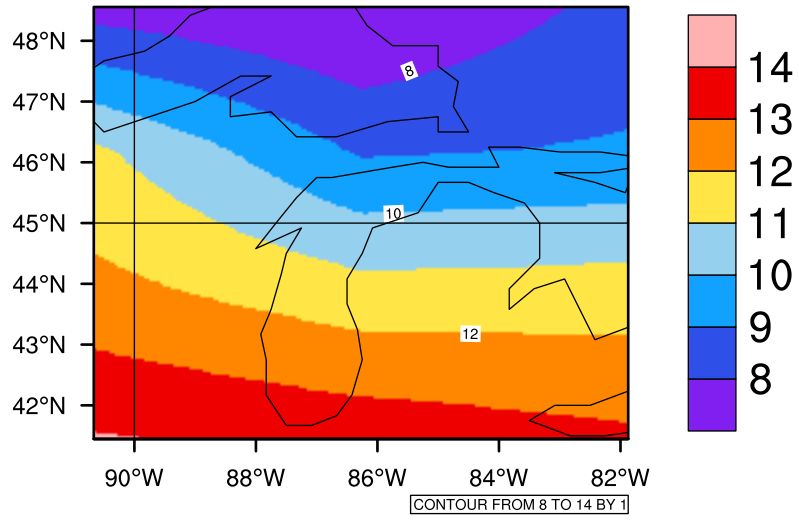

Yearly tasmax(c) In 2040-2049 GFDL-ESM2M RCP45 - Michigan

[You can request maps from any dataset from the AgriMetSoft Team.](#)