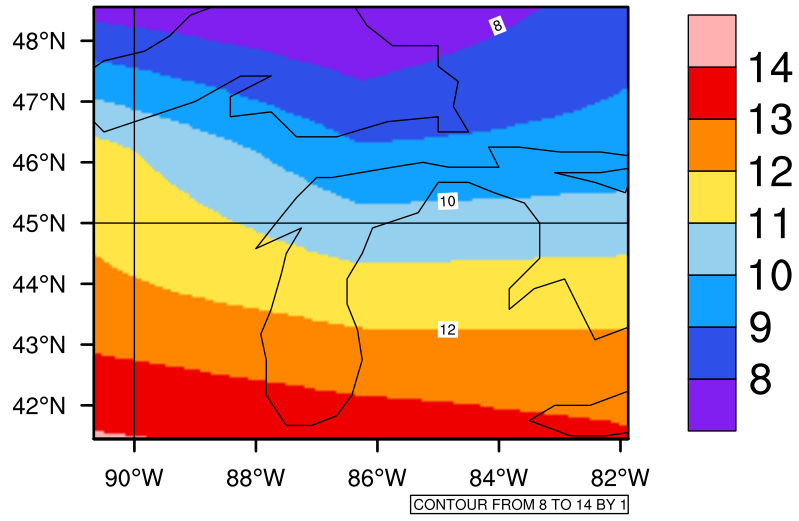

Yearly tasmax(c) In 2060-2069 GFDL-ESM2M RCP45 - Michigan

[You can request maps from any dataset from the AgriMetSoft Team.](#)