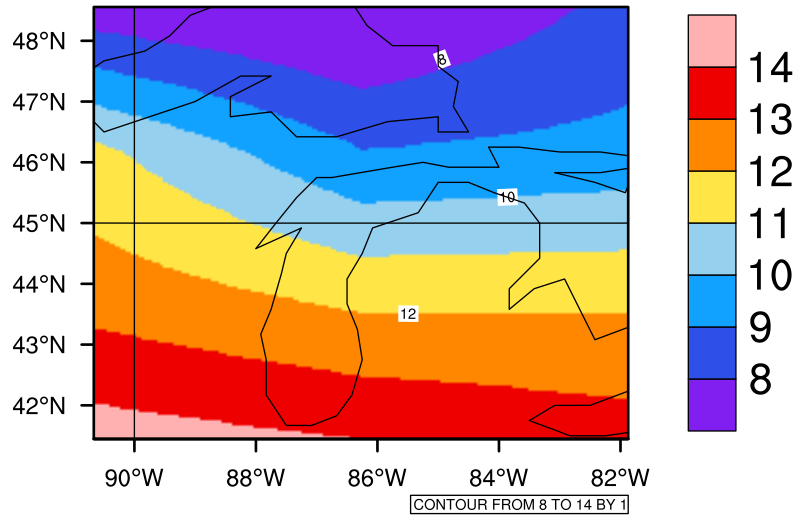

Yearly tasmax(c) In 2070-2079 GFDL-ESM2M RCP45 - Michigan

[You can request maps from any dataset from the AgriMetSoft Team.](#)