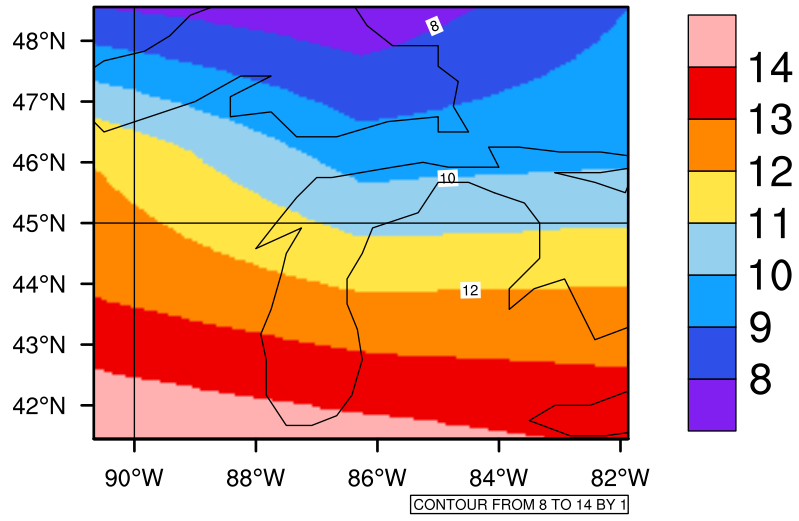

Yearly tasmax(c) In 2080-2089 GFDL-ESM2M RCP45 - Michigan

[You can request maps from any dataset from the AgriMetSoft Team.](#)