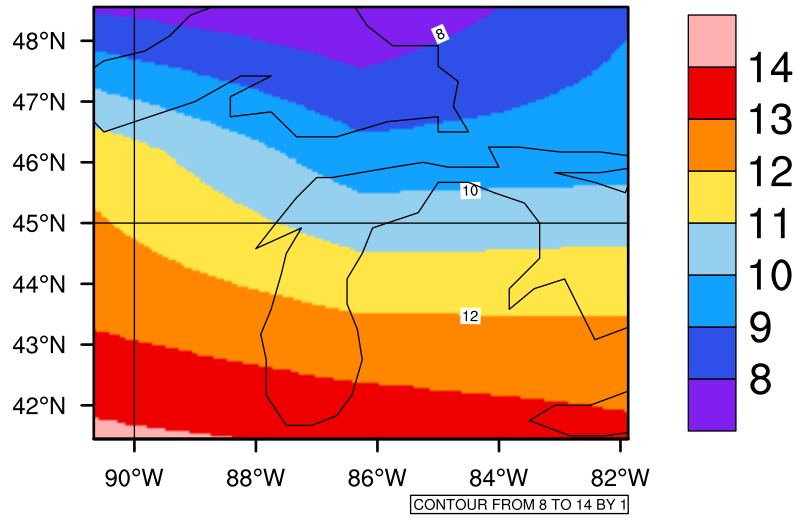

Yearly tasmax(c) In 2090-2099 GFDL-ESM2M RCP45 - Michigan

[You can request maps from any dataset from the AgriMetSoft Team.](#)