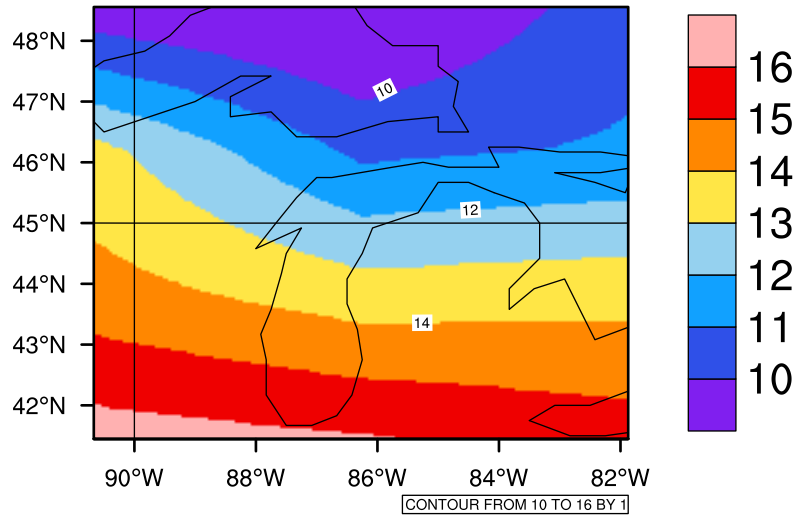

Yearly tasmax(c) In 2070-2079 GFDL-ESM2M RCP85 - Michigan

[You can request maps from any dataset from the AgriMetSoft Team.](#)