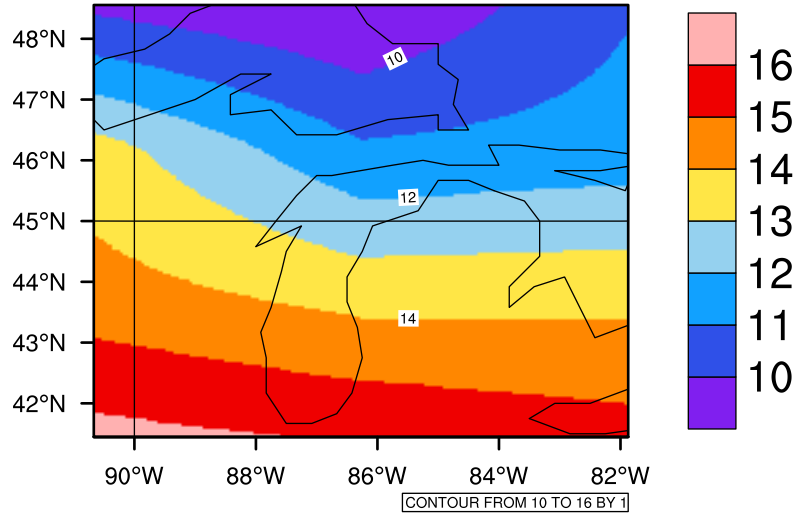

Yearly tasmax(c) In 2080-2089 GFDL-ESM2M RCP85 - Michigan

[You can request maps from any dataset from the AgriMetSoft Team.](#)