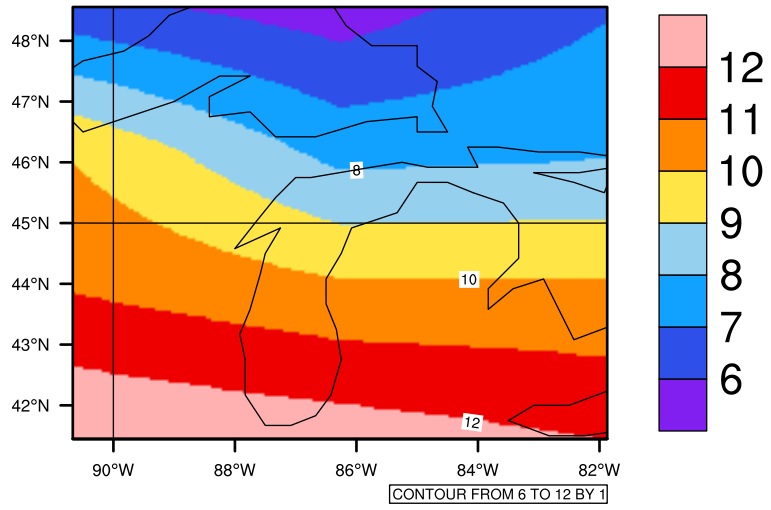

Yearly tasmax(c) In 1975-2005 GFDL-ESM2M historical - Michigan

[You can request maps from any dataset from the AgriMetSoft Team.](#)