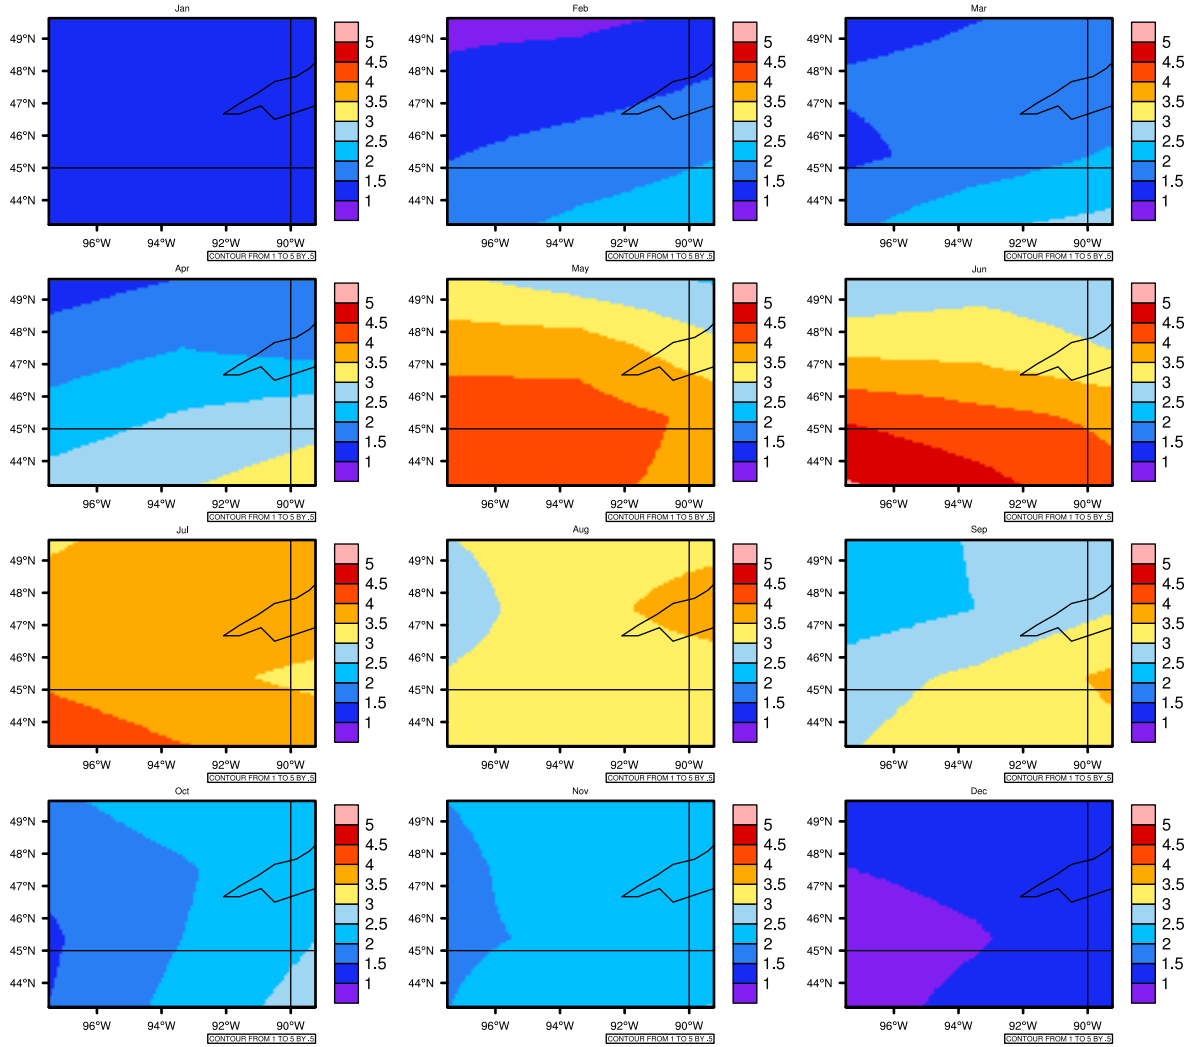

Monthly Daily Average pr(mm/day) In 2070-2079 GFDL-ESM2M RCP45 - Minnesota

AgriMetSoft (2020). Climate Maps. Available on:
<https://agrimetsoft.com/maps>

[Order a new map on <https://agrimetsoft.com/order>