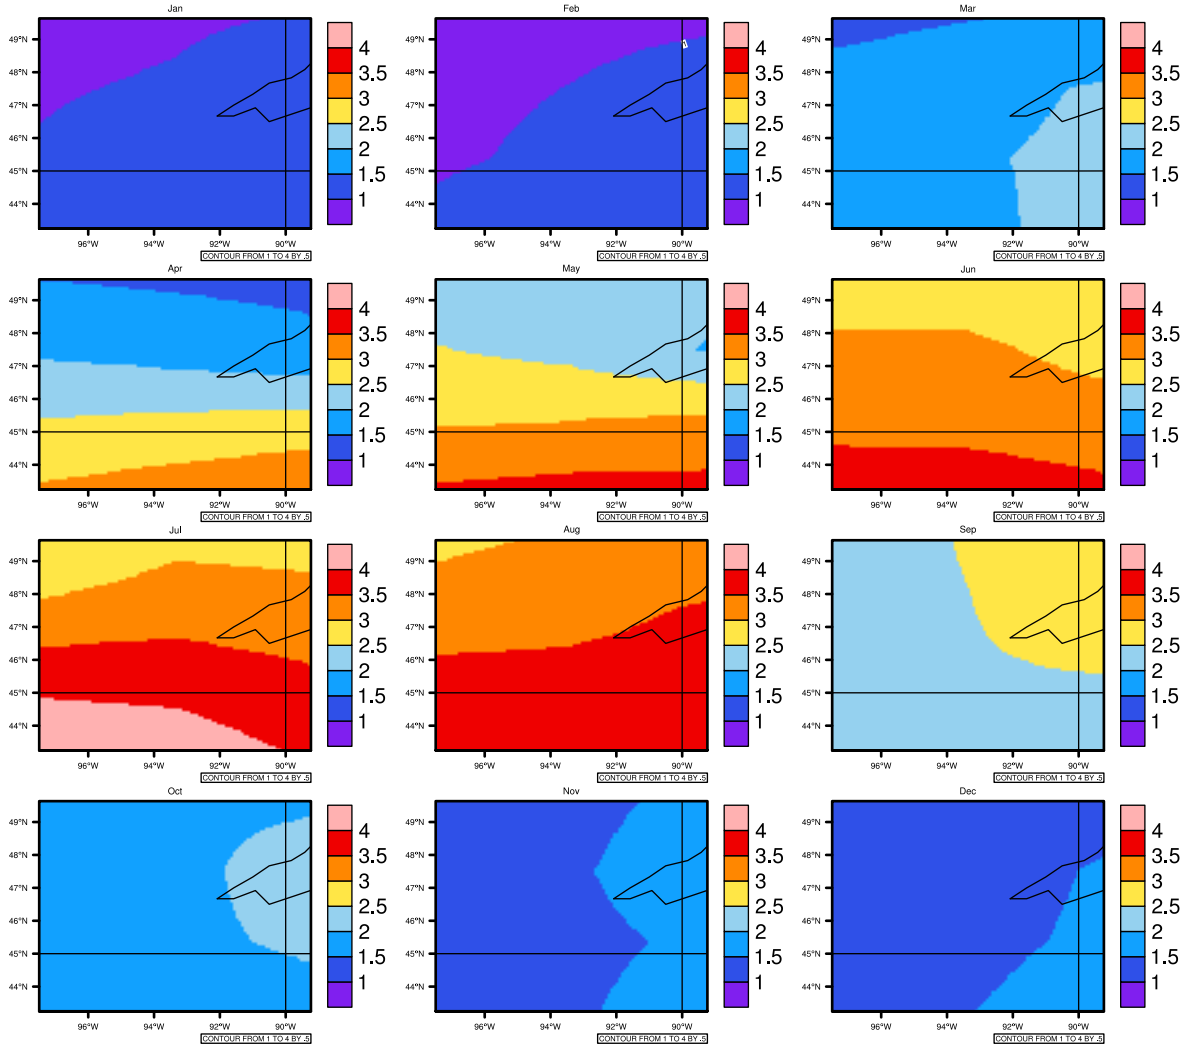

Monthly pr (mm/day) In 1975-2005 GFDL-ESM2M historical - Minnesota

AgriMetSoft (2020). Climate Maps. Available on:
<https://agrimetsoft.com/maps>

|Order a new map on <https://agrimetsoft.com/order>