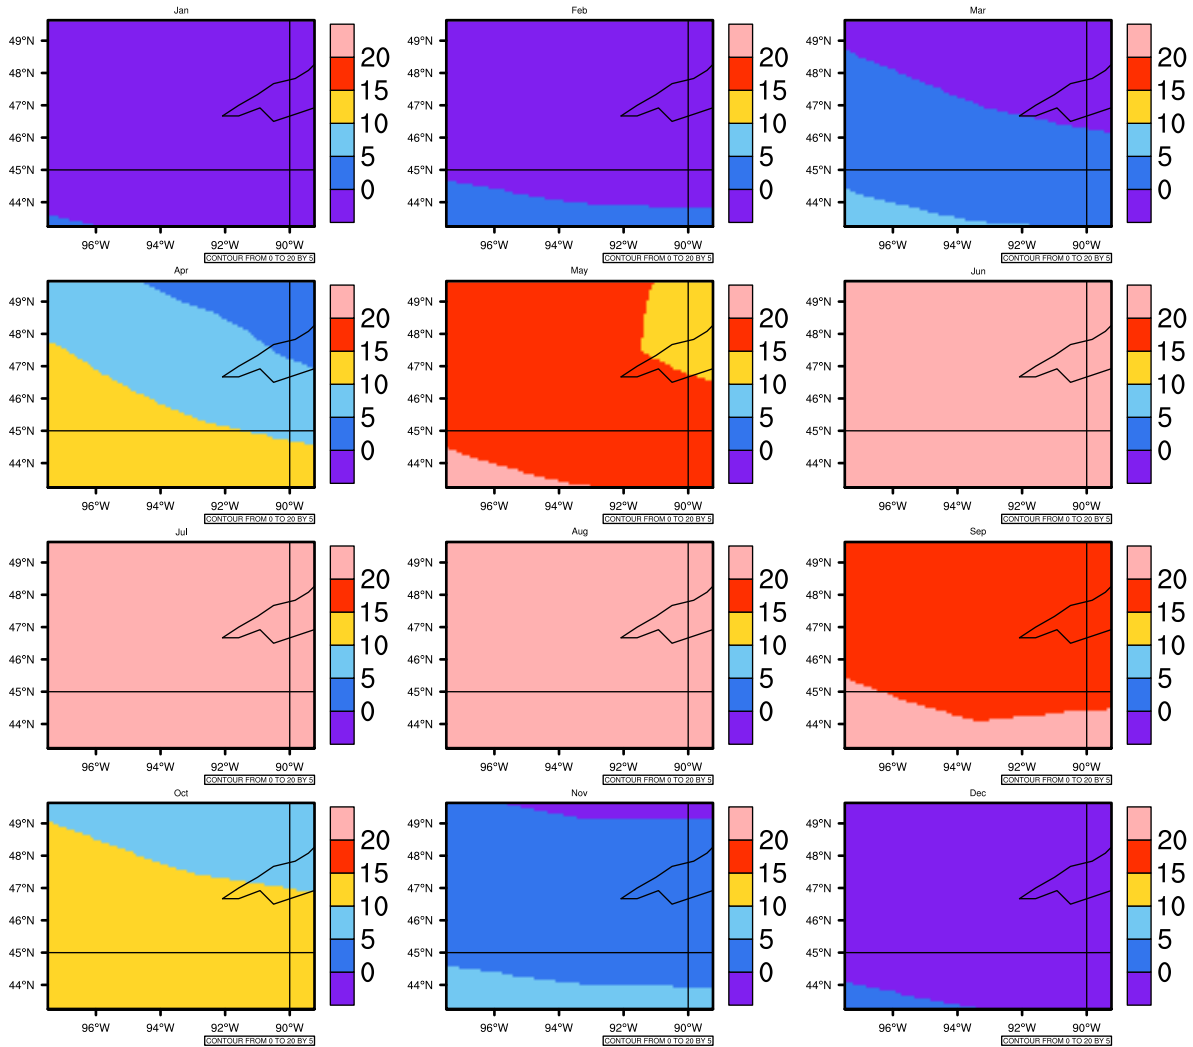

Monthly Daily Average tmax(c) In 2070-2079 GFDL-ESM2M RCP45 - Minnesota

AgriMetSoft (2020). Climate Maps. Available on:
<https://agrimetsoft.com/maps>

Order a new map on <https://agrimetsoft.com/order>

[You can request maps from any dataset from the AgriMetSoft Team.](#)