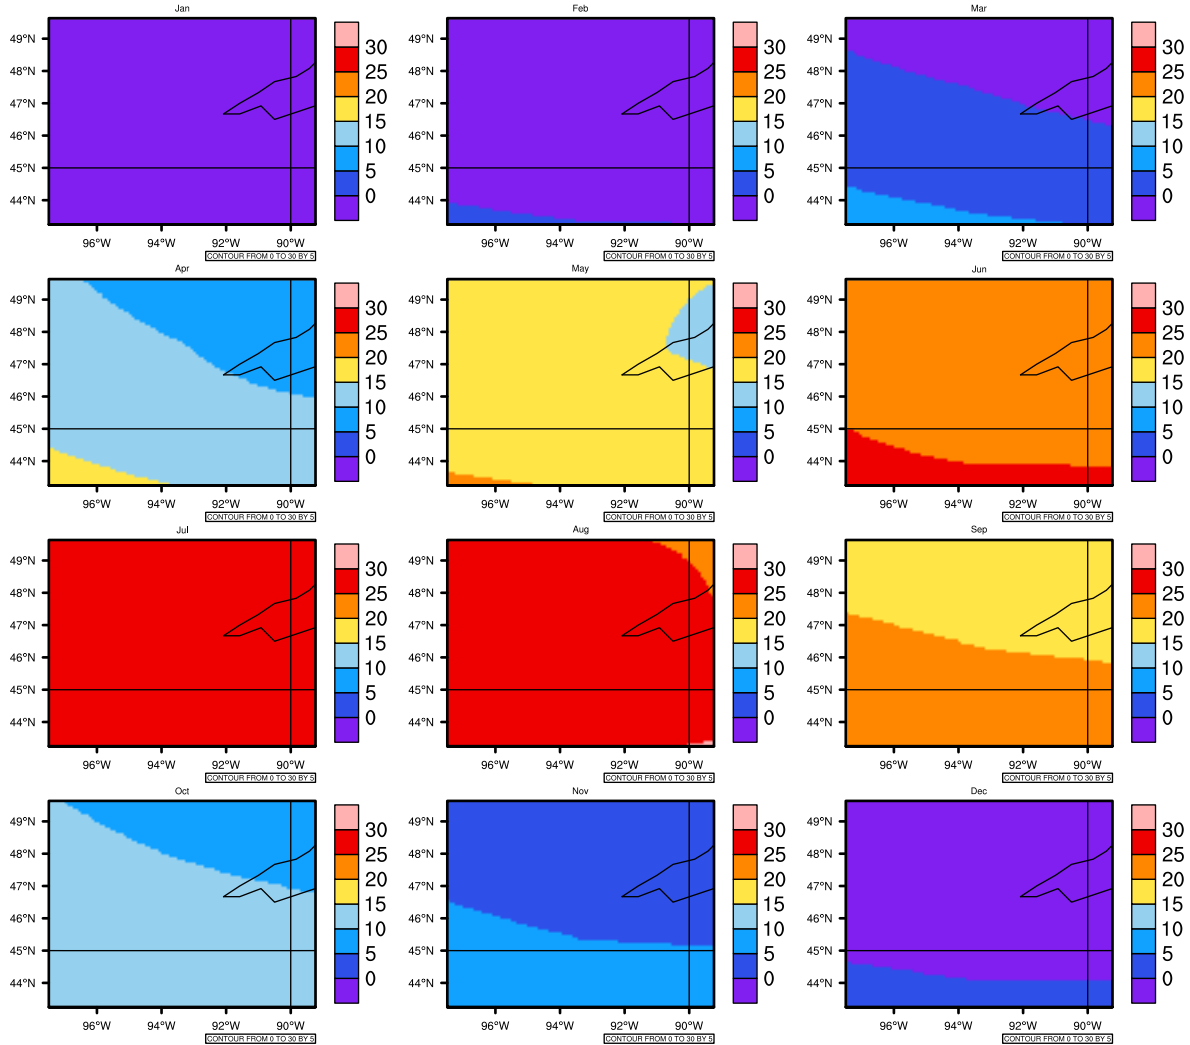

Monthly Daily Averagetasmx(c) In 2080-2089 GFDL-ESM2M RCP45 - Minnesota

AgriMetSoft (2020). Climate Maps. Available on:
<https://agrimetsoft.com/maps>

Order a new map on <https://agrimetsoft.com/order>

[You can request maps from any dataset from the AgriMetSoft Team.](#)