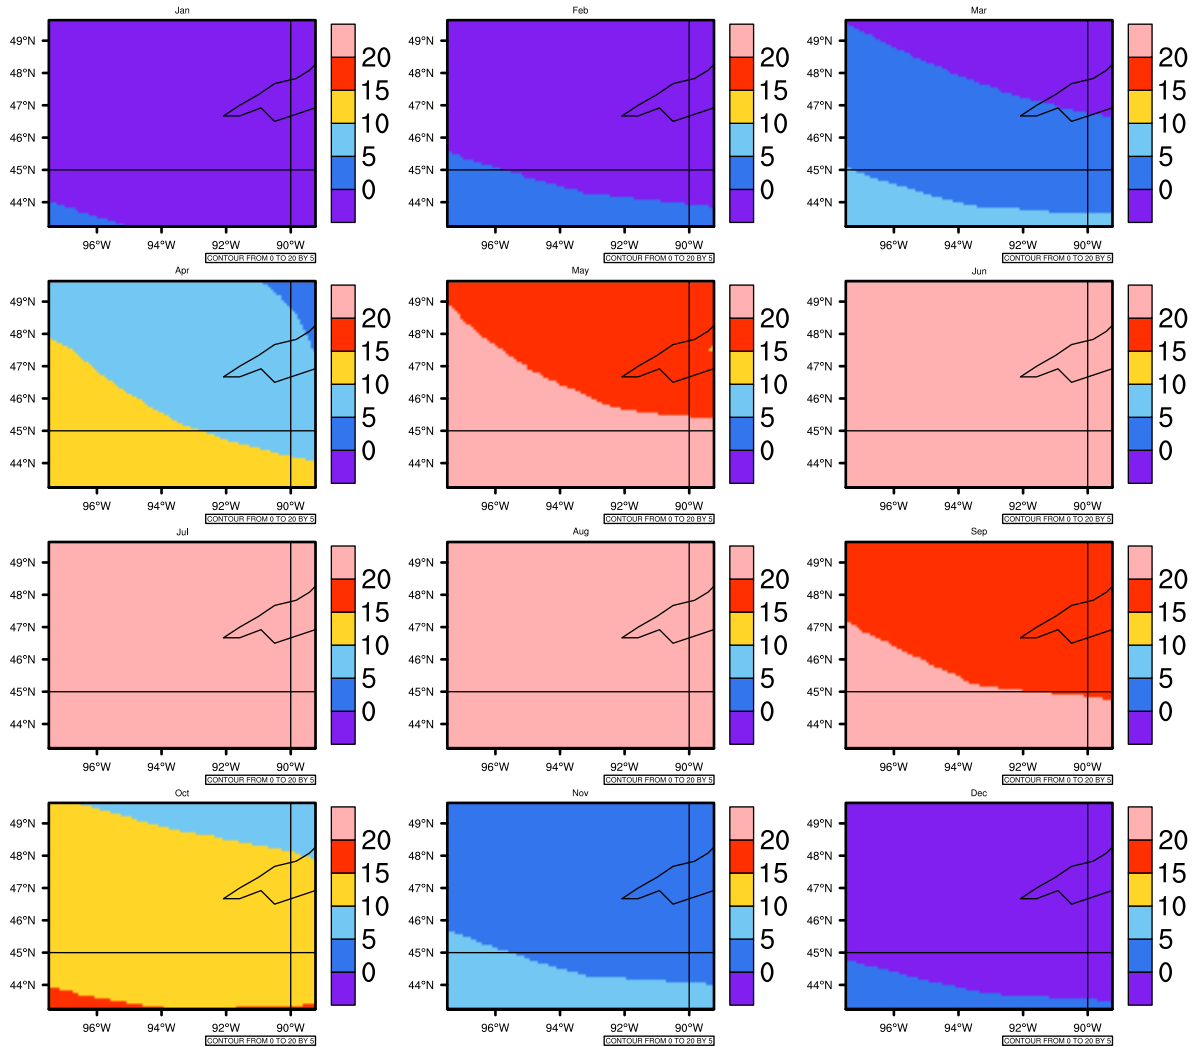

Monthly Daily Average tmax(c) In 2090-2099 GFDL-ESM2M RCP45 - Minnesota

AgriMetSoft (2020). Climate Maps. Available on:
<https://agrimetsoft.com/maps>

Order a new map on <https://agrimetsoft.com/order>

[You can request maps from any dataset from the AgriMetSoft Team.](#)