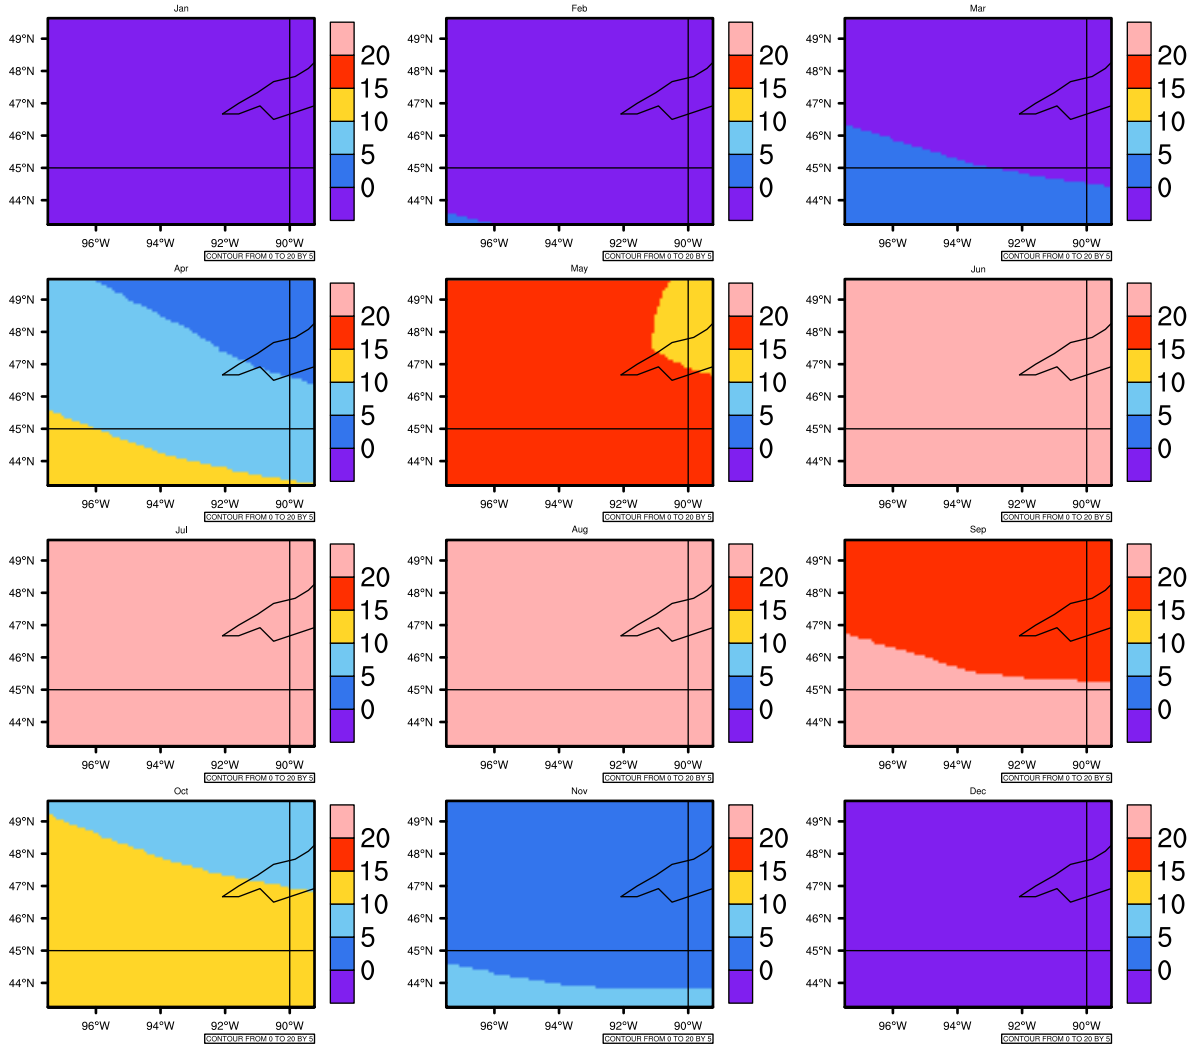

## Monthly Daily Averagetasmx(c) In 2020-2029 GFDL-ESM2M RCP85 - Minnesota

AgriMetSoft (2020). Climate Maps. Available on:  
<https://agrimetsoft.com/maps>

Order a new map on <https://agrimetsoft.com/order>