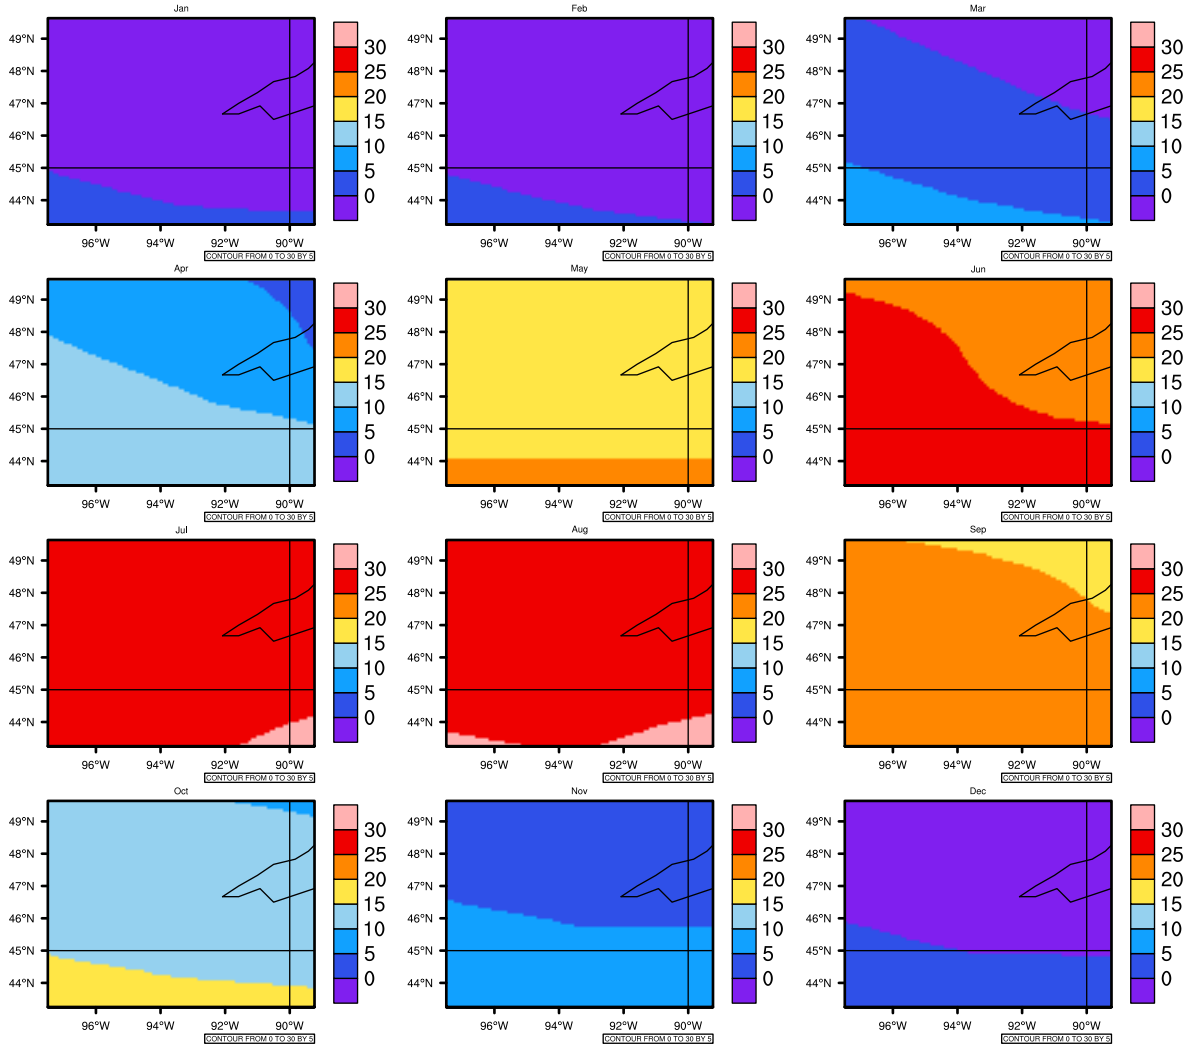

Monthly Daily Average tmax(c) In 2050-2059 GFDL-ESM2M RCP85 - Minnesota

AgriMetSoft (2020). Climate Maps. Available on:
<https://agrimetsoft.com/maps>

Order a new map on <https://agrimetsoft.com/order>

[You can request maps from any dataset from the AgriMetSoft Team.](#)