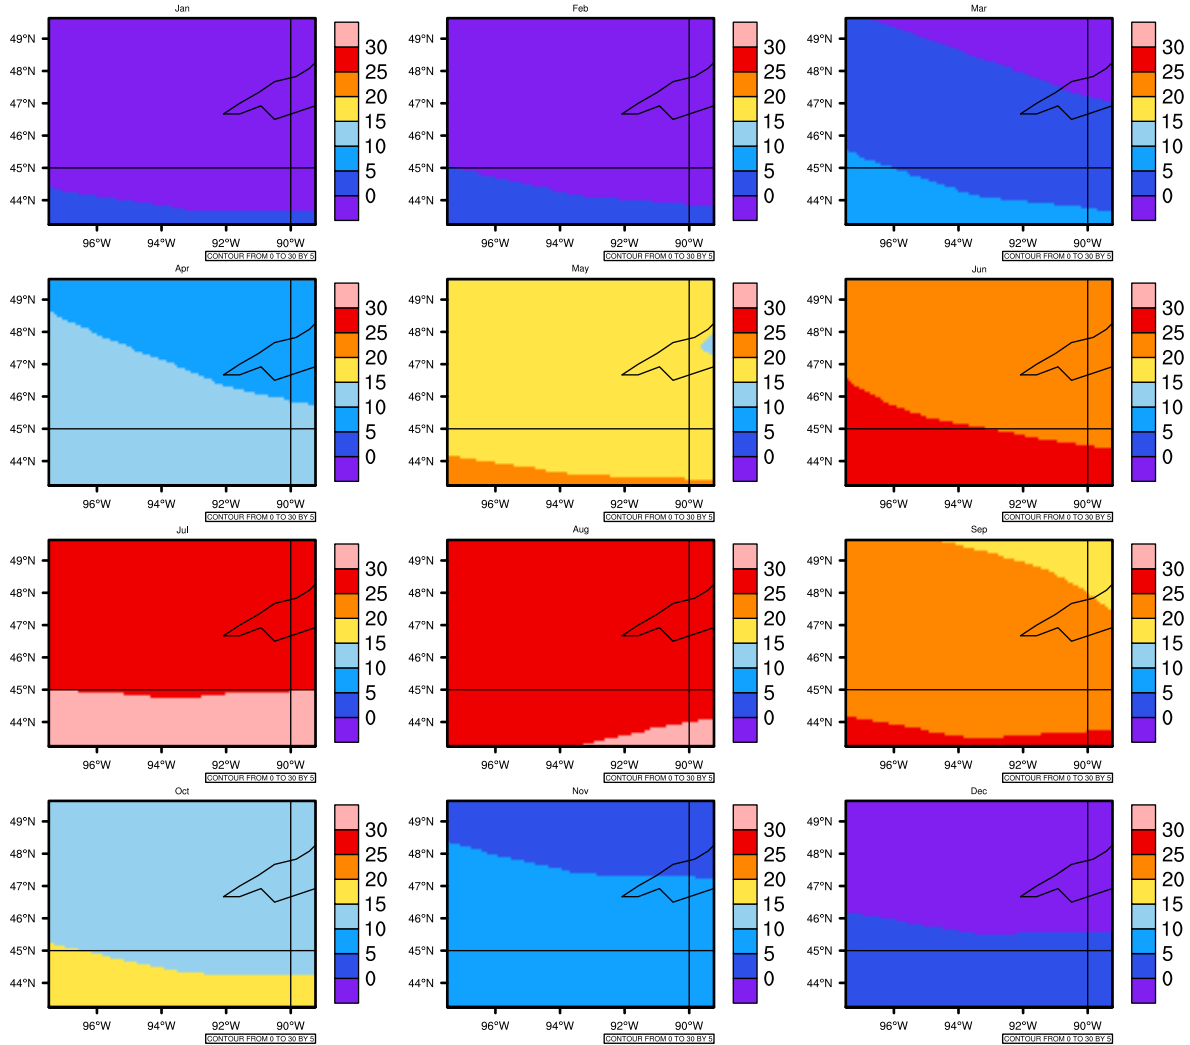

## Monthly Daily Averagetasmx(c) In 2070-2079 GFDL-ESM2M RCP85 - Minnesota

AgriMetSoft (2020). Climate Maps. Available on:  
<https://agrimetsoft.com/maps>

Order a new map on <https://agrimetsoft.com/order>

[You can request maps from any dataset from the AgriMetSoft Team.](#)