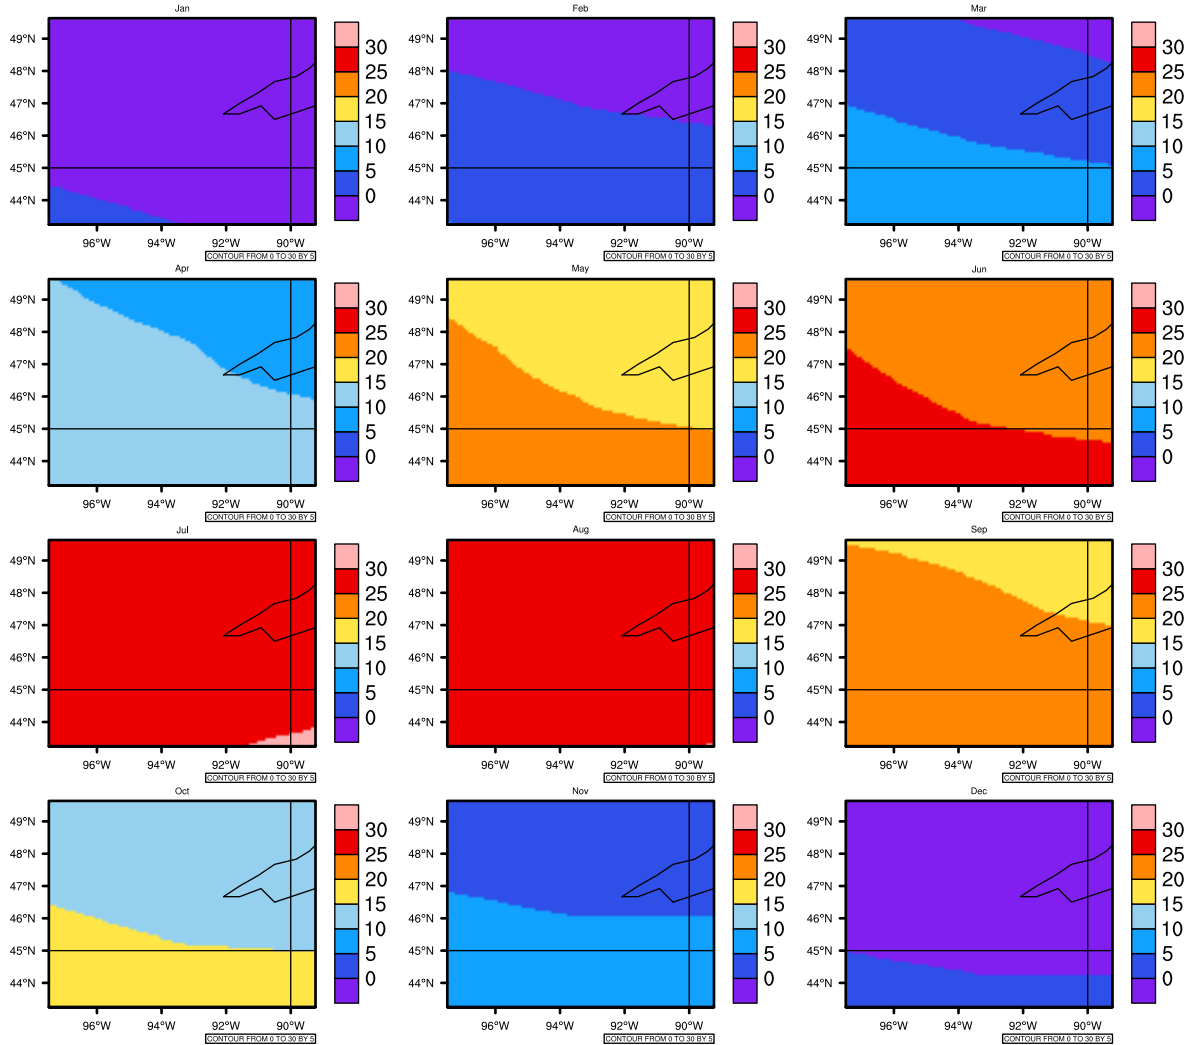

Monthly Daily Average tmax(c) In 2080-2089 GFDL-ESM2M RCP85 - Minnesota

AgriMetSoft (2020). Climate Maps. Available on:
<https://agrimetsoft.com/maps>

Order a new map on <https://agrimetsoft.com/order>

[You can request maps from any dataset from the AgriMetSoft Team.](#)