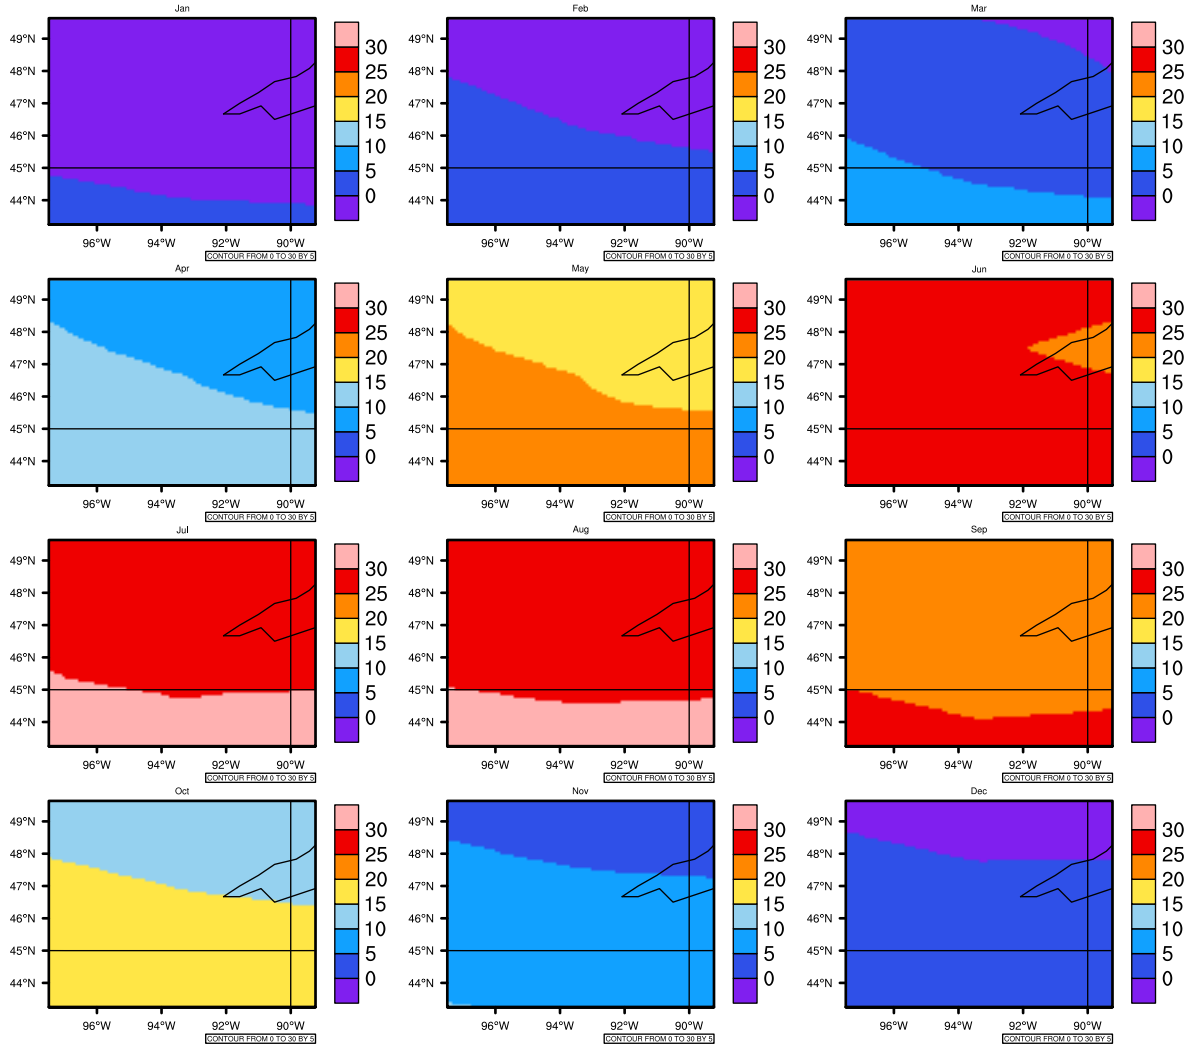

Monthly Daily Averagetasmx(c) In 2090-2099 GFDL-ESM2M RCP85 - Minnesota

AgriMetSoft (2020). Climate Maps. Available on:
<https://agrimetsoft.com/maps>

[Order a new map on <https://agrimetsoft.com/order>

[You can request maps from any dataset from the AgriMetSoft Team.](#)