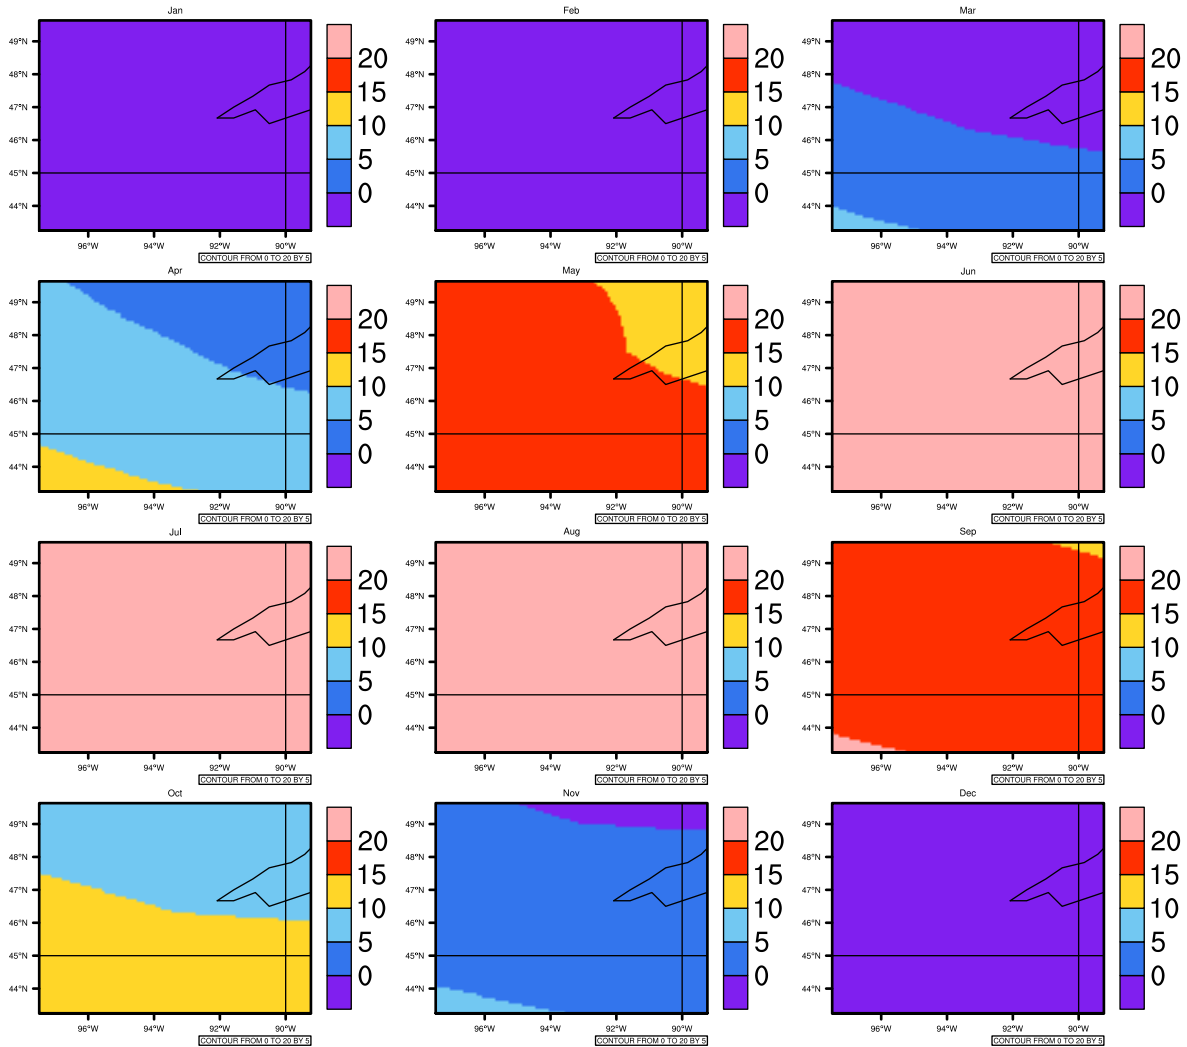

## Monthly Daily Average tmax(c) In 1975-2005 GFDL-ESM2M historical - Minnesota

AgriMetSoft (2020). Climate Maps. Available on:  
<https://agrimetsoft.com/maps>

|Order a new map on <https://agrimetsoft.com/order>

[You can request maps from any dataset from the AgriMetSoft Team.](#)