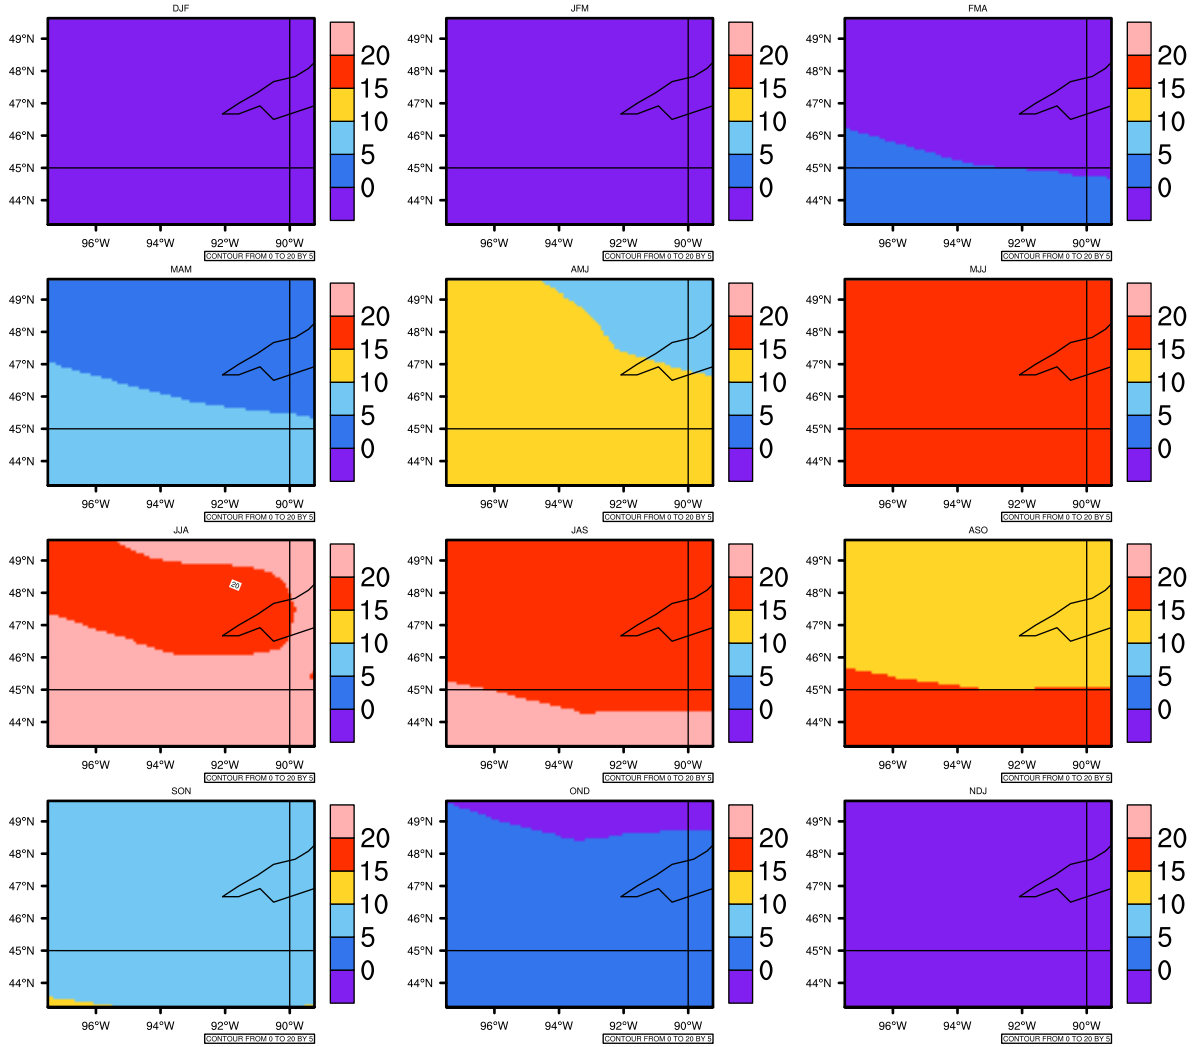

Seasonally Daily Averagetetas(c) In 2050-2059 GFDL-ESM2M RCP45 - Minnesota

AgriMetSoft (2020). Climate Maps. Available on:
<https://agrimetsoft.com/maps>

Order a new map on <https://agrimetsoft.com/order>