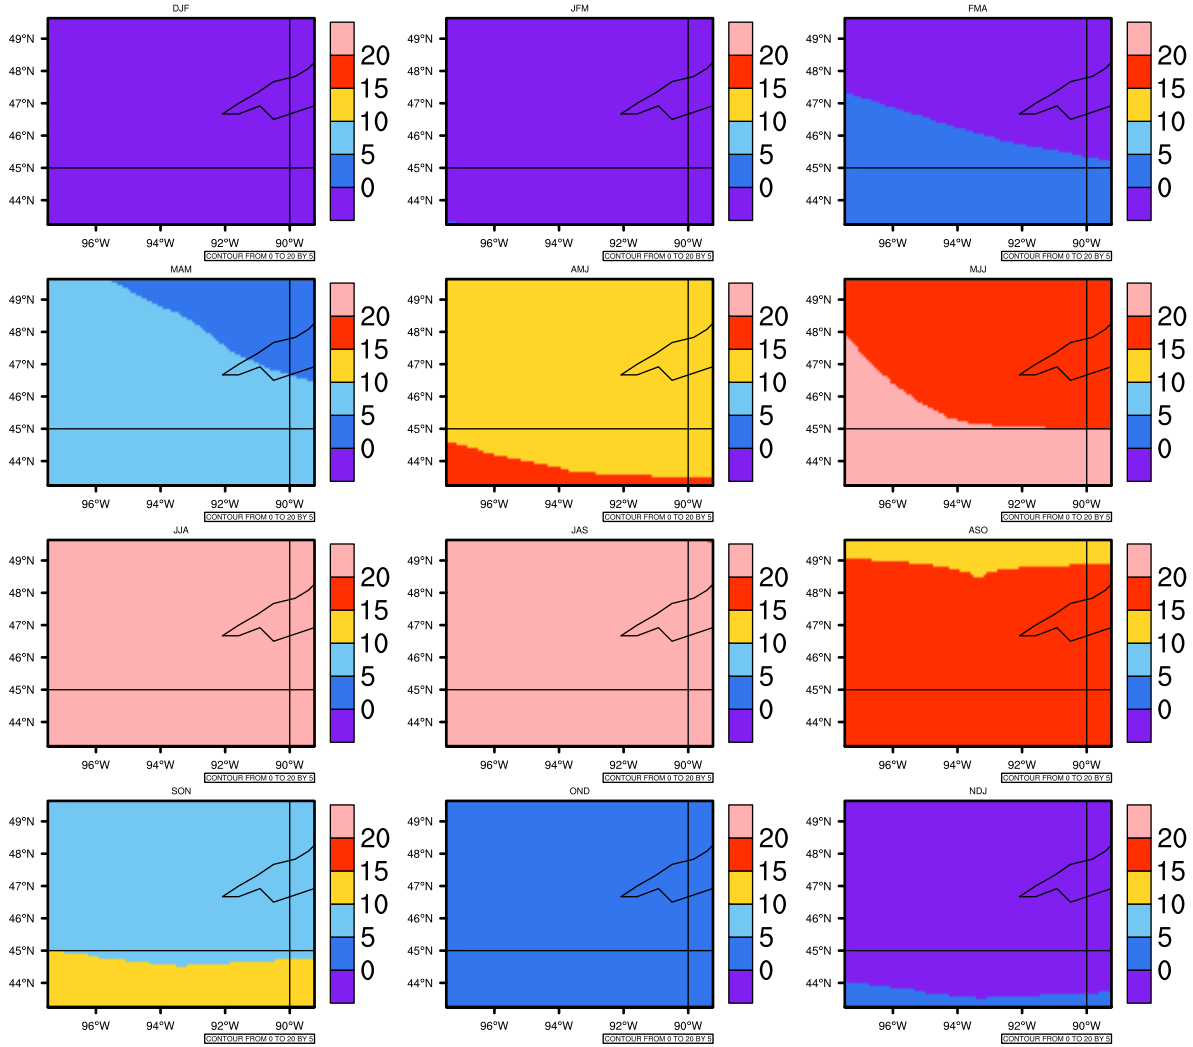

Seasonally Daily Averagetetas(c) In 2050-2059 GFDL-ESM2M RCP85 - Minnesota

AgriMetSoft (2020). Climate Maps. Available on:
<https://agrimetsoft.com/maps>

Order a new map on <https://agrimetsoft.com/order>