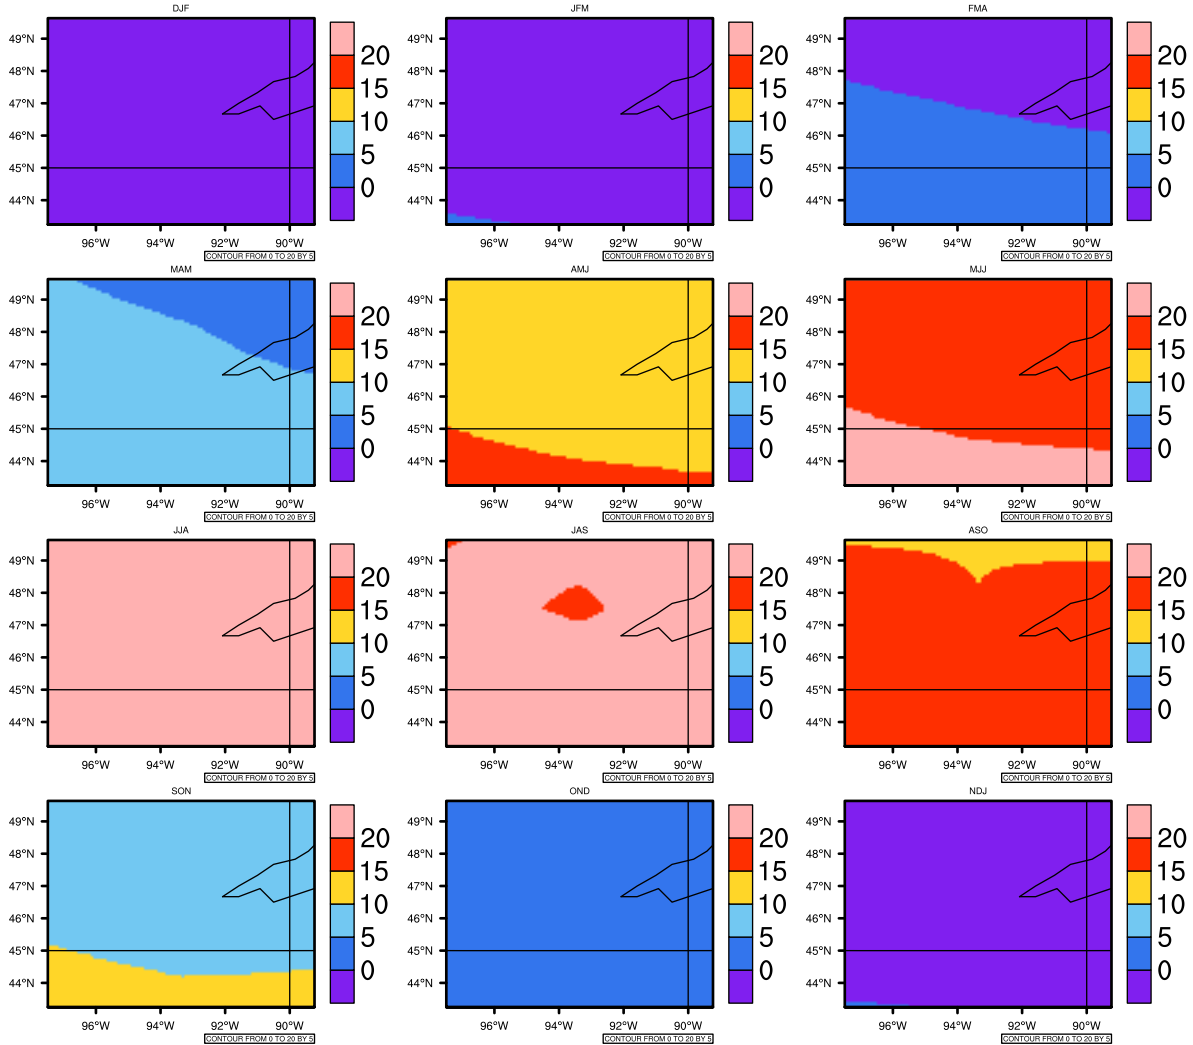

Seasonally Daily Averagetetas(c) In 2060-2069 GFDL-ESM2M RCP85 - Minnesota

AgriMetSoft (2020). Climate Maps. Available on:
<https://agrimetsoft.com/maps>

[Order a new map on <https://agrimetsoft.com/order>