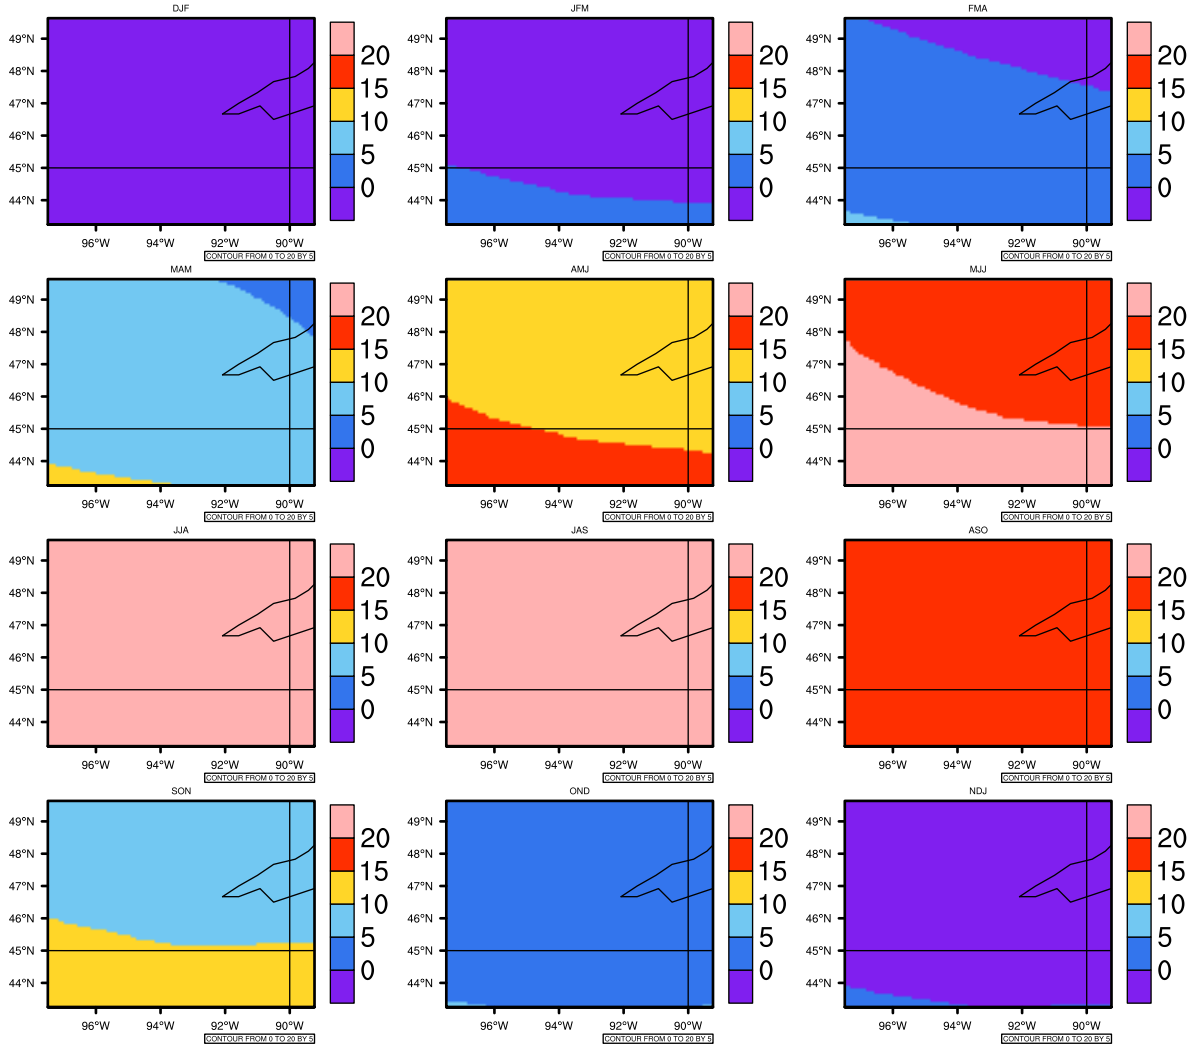

Seasonally Daily Average(c) In 2080-2089 GFDL-ESM2M RCP85 - Minnesota

AgriMetSoft (2020). Climate Maps. Available on:
<https://agrimetsoft.com/maps>

Order a new map on <https://agrimetsoft.com/order>