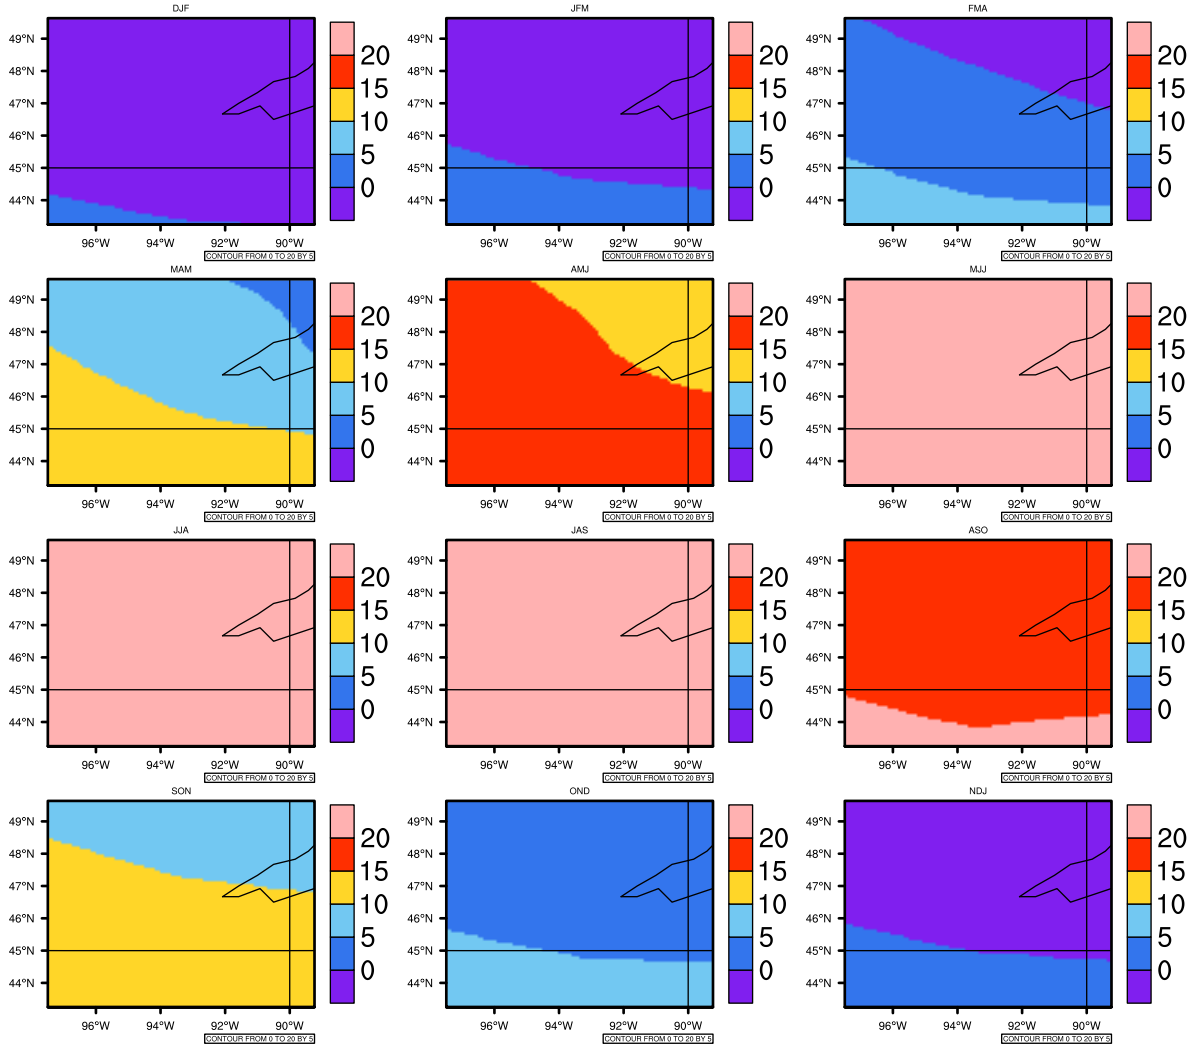

Seasonally Daily Averagetasmx(c) In 2070-2079 GFDL-ESM2M RCP45 - Minnesota

AgriMetSoft (2020). Climate Maps. Available on:
<https://agrimetsoft.com/maps>

Order a new map on <https://agrimetsoft.com/order>