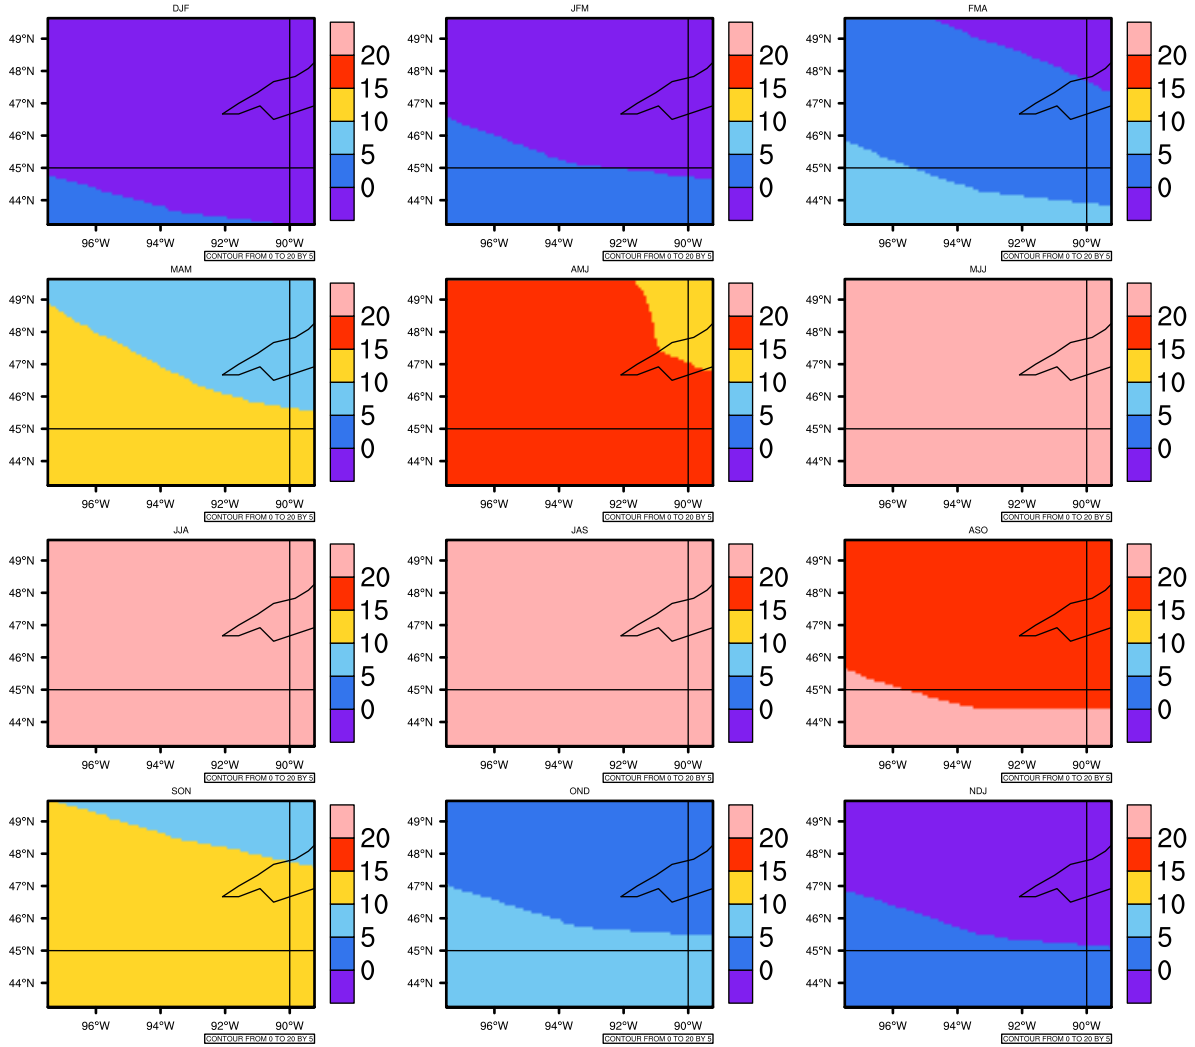

Seasonally Daily Averagetasmx(c) In 2090-2099 GFDL-ESM2M RCP45 - Minnesota

AgriMetSoft (2020). Climate Maps. Available on:
<https://agrimetsoft.com/maps>

Order a new map on <https://agrimetsoft.com/order>