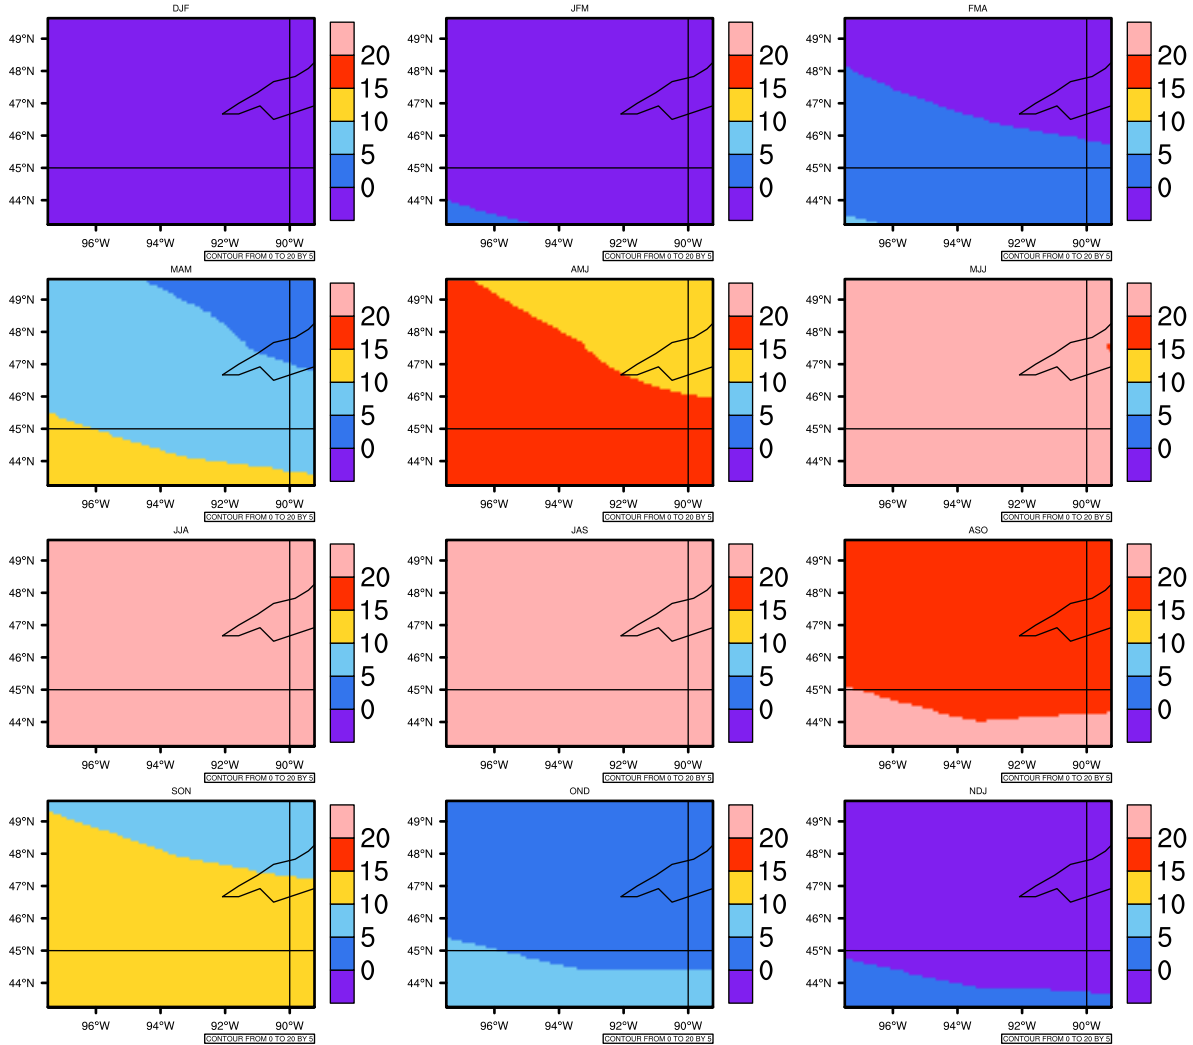

Seasonally Daily Averagetasmax(c) In 2020-2029 GFDL-ESM2M RCP85 - Minnesota

AgriMetSoft (2020). Climate Maps. Available on:
<https://agrimetsoft.com/maps>

Order a new map on <https://agrimetsoft.com/order>