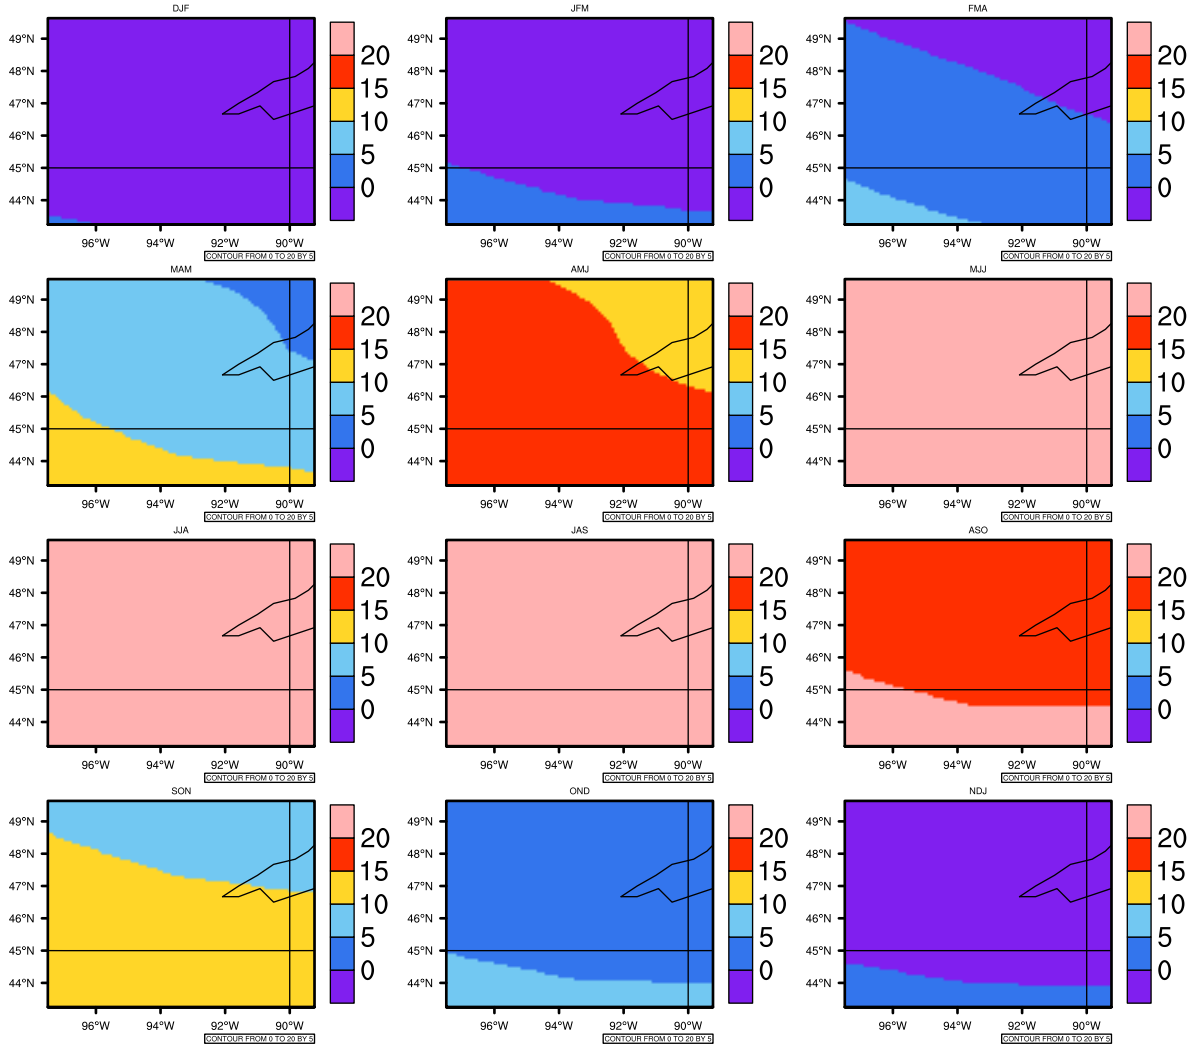

Seasonally Daily Average tmax(c) In 2040-2049 GFDL-ESM2M RCP85 - Minnesota

AgriMetSoft (2020). Climate Maps. Available on:
<https://agrimetsoft.com/maps>

[Order a new map on <https://agrimetsoft.com/order>