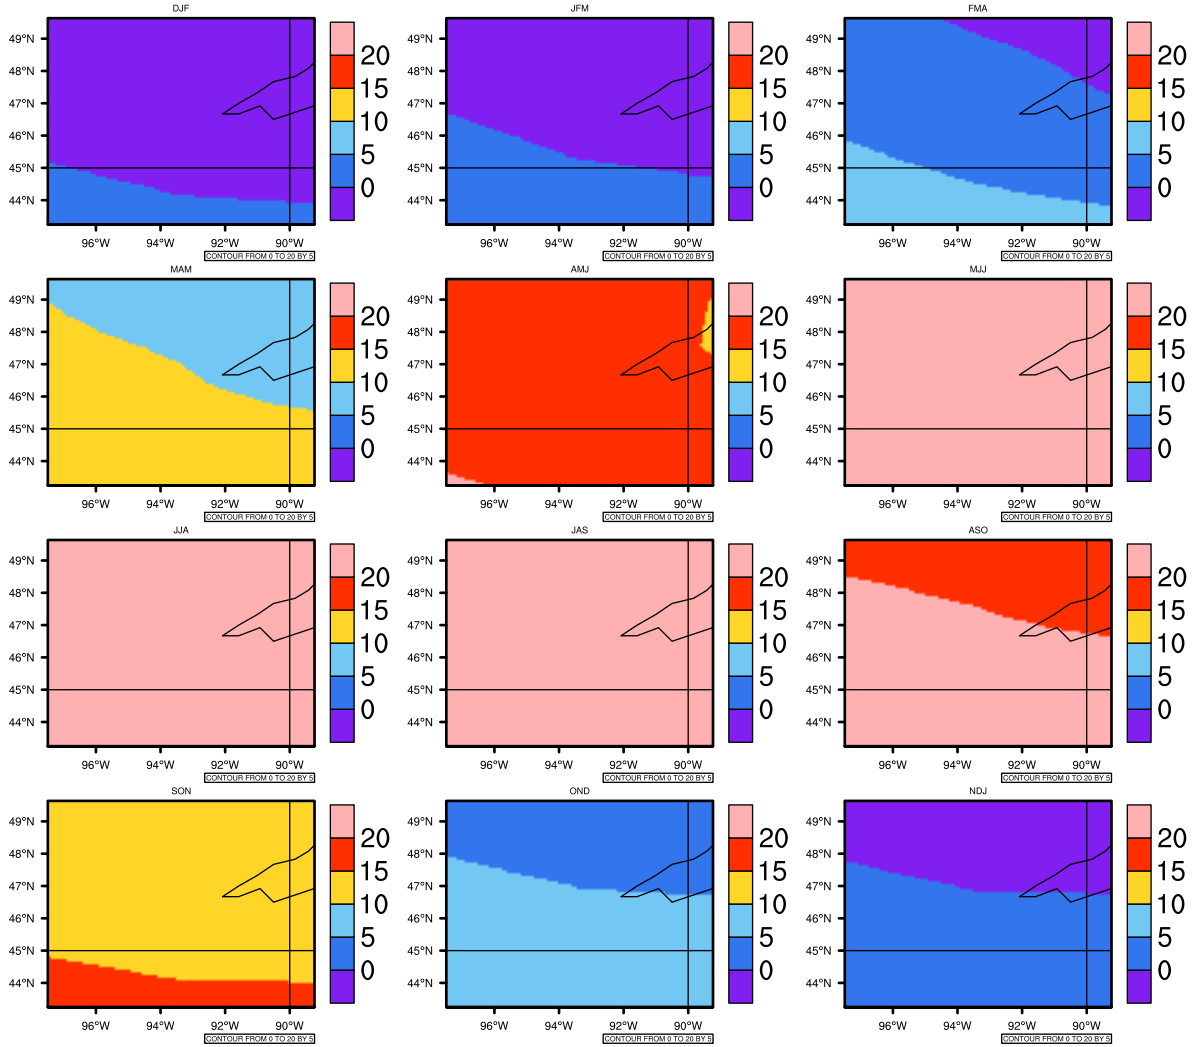

Seasonally Daily Averagetasmx(c) In 2050-2059 GFDL-ESM2M RCP85 - Minnesota

AgriMetSoft (2020). Climate Maps. Available on:
<https://agrimetsoft.com/maps>

Order a new map on <https://agrimetsoft.com/order>