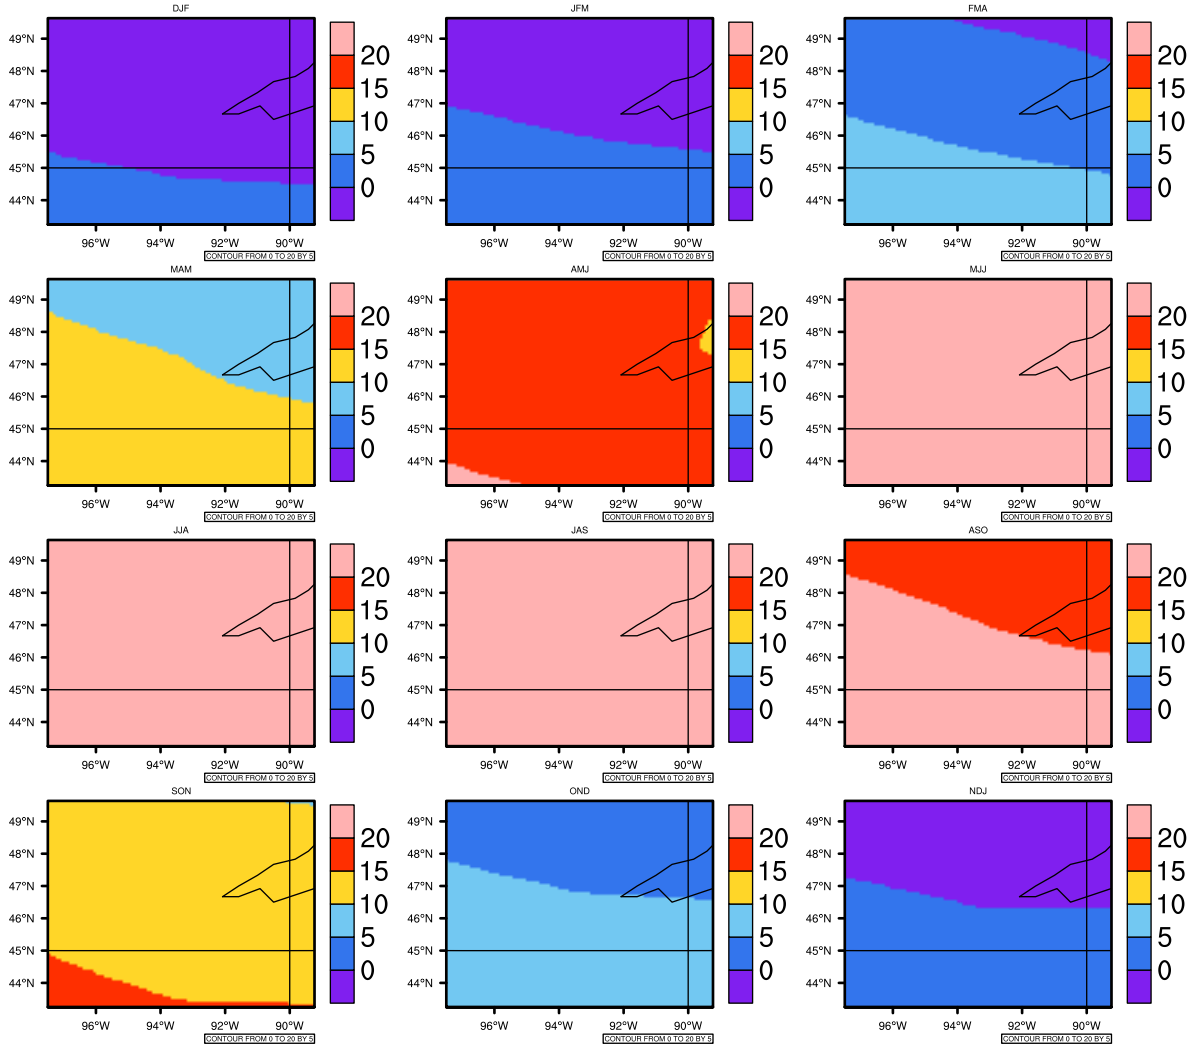

Seasonally Daily Averagetasmx(c) In 2060-2069 GFDL-ESM2M RCP85 - Minnesota

AgriMetSoft (2020). Climate Maps. Available on:
<https://agrimetsoft.com/maps>

Order a new map on <https://agrimetsoft.com/order>