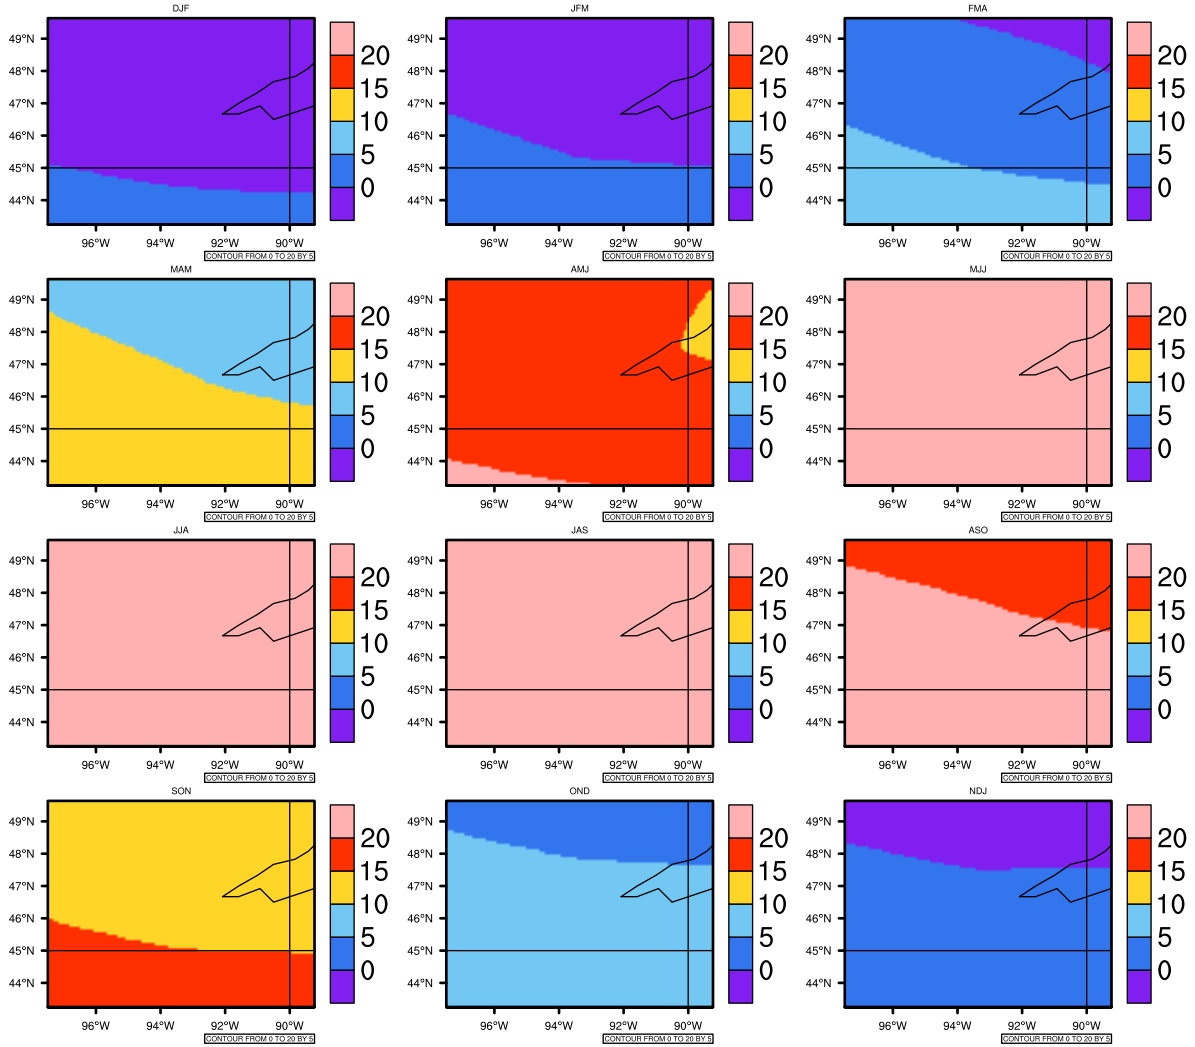

Seasonally Daily Averagetasmax(c) In 2070-2079 GFDL-ESM2M RCP85 - Minnesota

AgriMetSoft (2020). Climate Maps. Available on:
<https://agrimetsoft.com/maps>

Order a new map on <https://agrimetsoft.com/order>