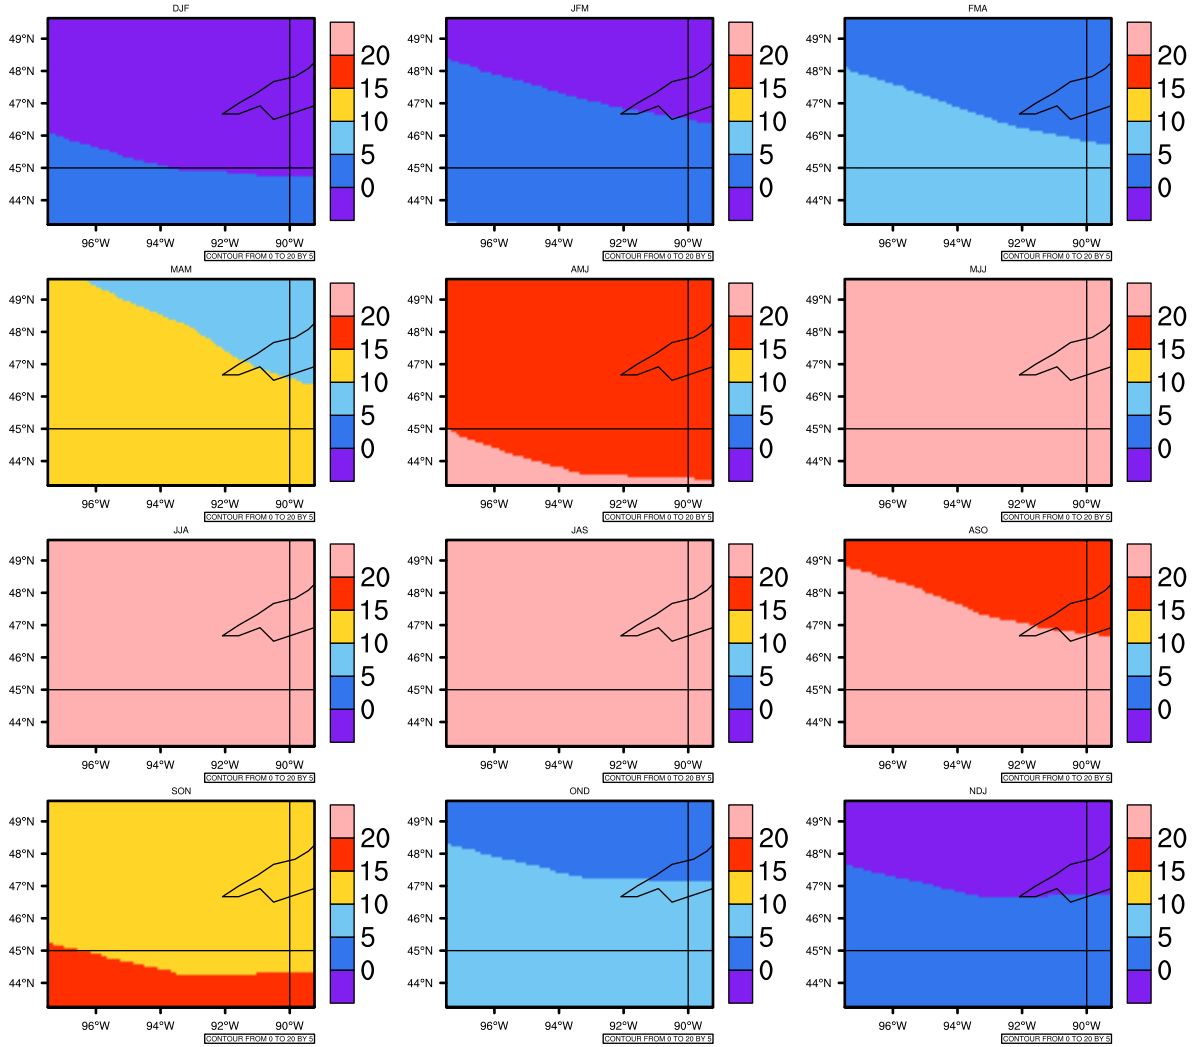

Seasonally Daily Averagetasmx(c) In 2080-2089 GFDL-ESM2M RCP85 - Minnesota

AgriMetSoft (2020). Climate Maps. Available on:
<https://agrimetsoft.com/maps>

Order a new map on <https://agrimetsoft.com/order>