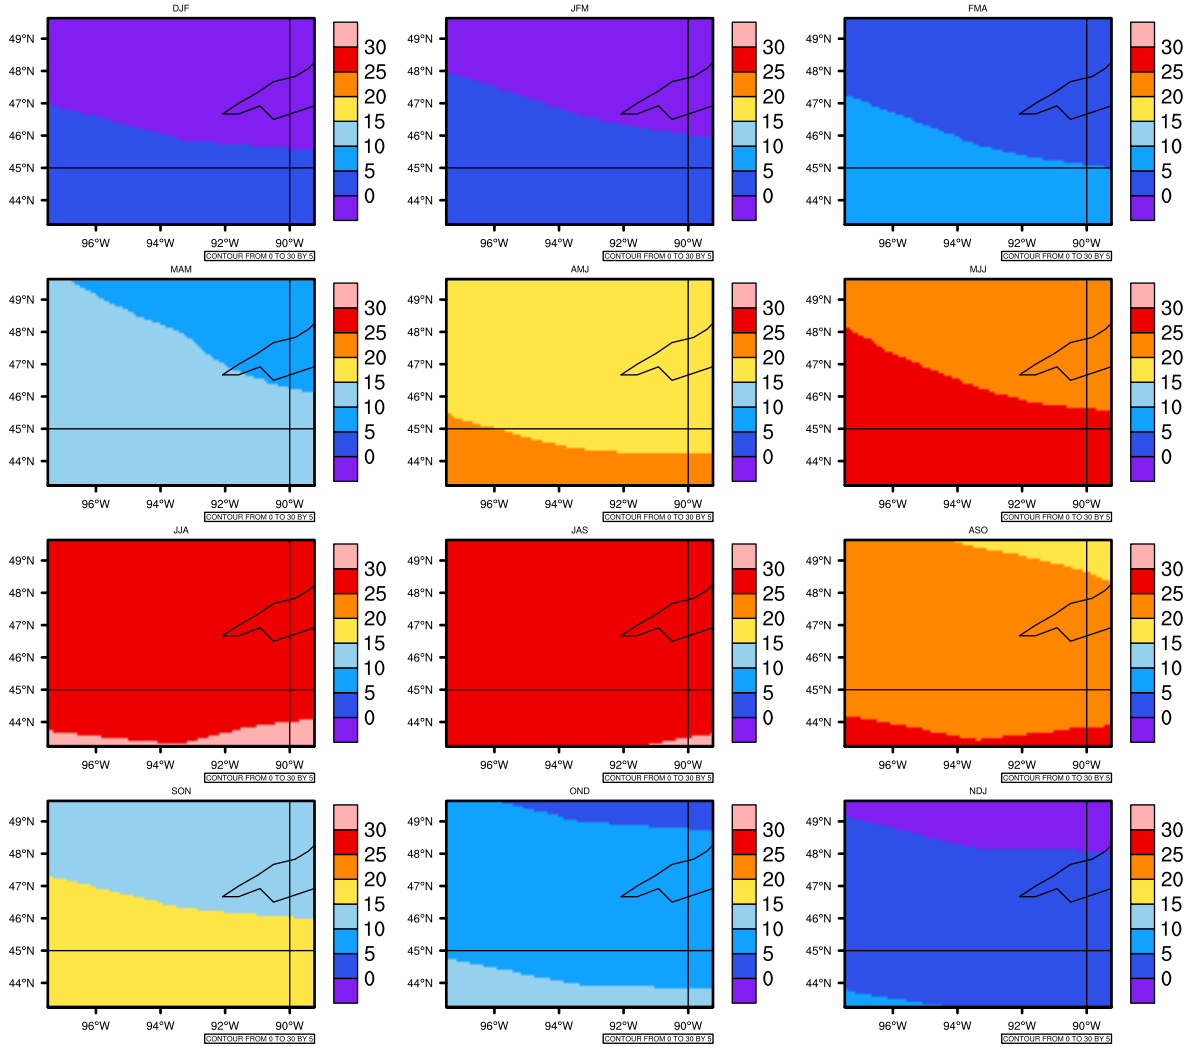

Seasonally Daily Average tmax(c) In 2090-2099 GFDL-ESM2M RCP85 - Minnesota

AgriMetSoft (2020). Climate Maps. Available on:
<https://agrimetsoft.com/maps>

Order a new map on <https://agrimetsoft.com/order>