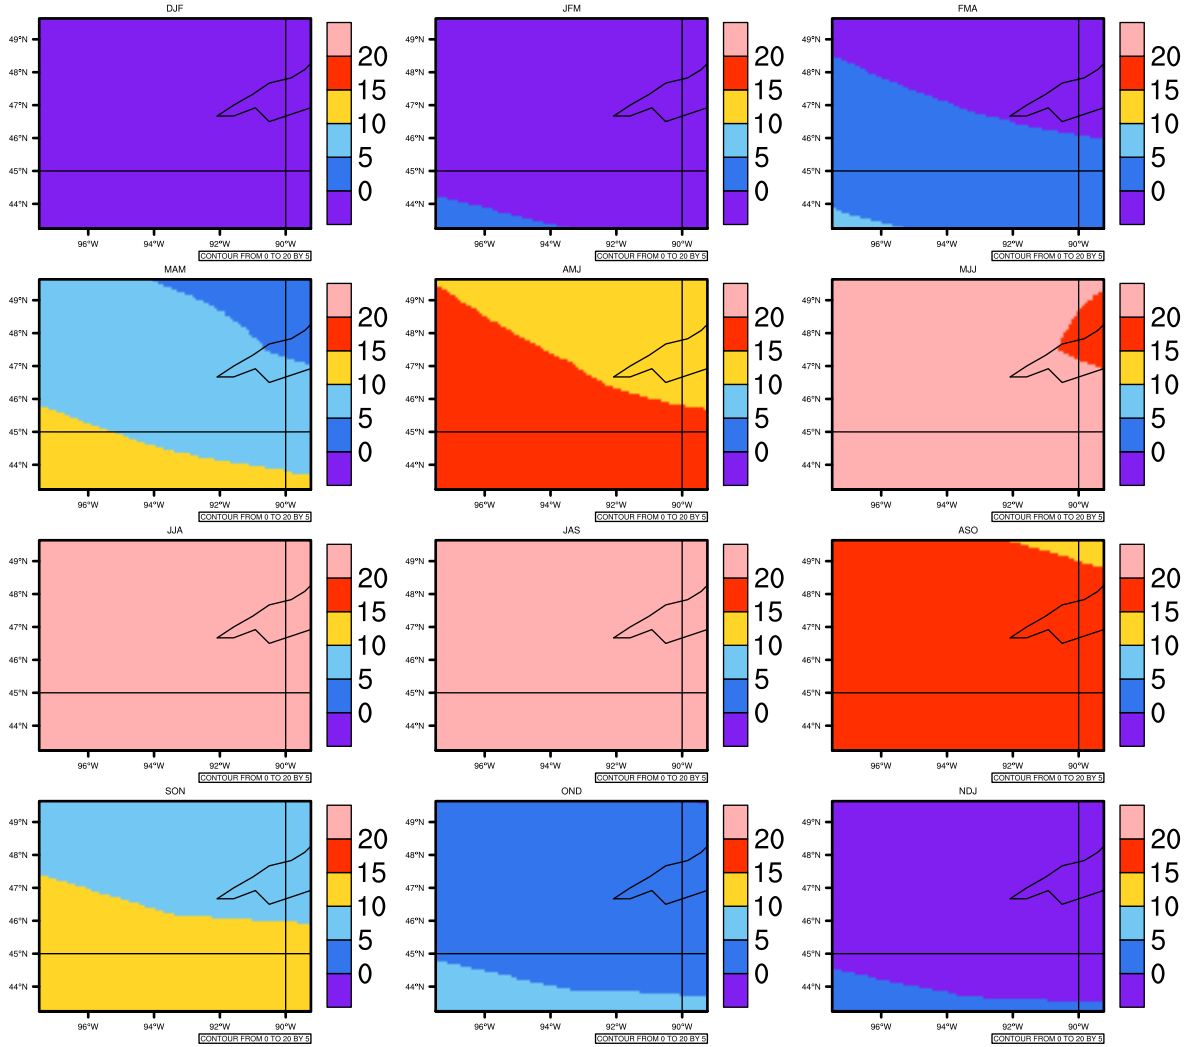

Seasonally Daily Average t_{max}(c) In 1975-2005 GFDL-ESM2M historical - Minnesota

AgriMetSoft (2020). Climate Maps. Available on: <https://agrimetsoft.com/maps>

Order a new map on <https://agrimetsoft.com/order>