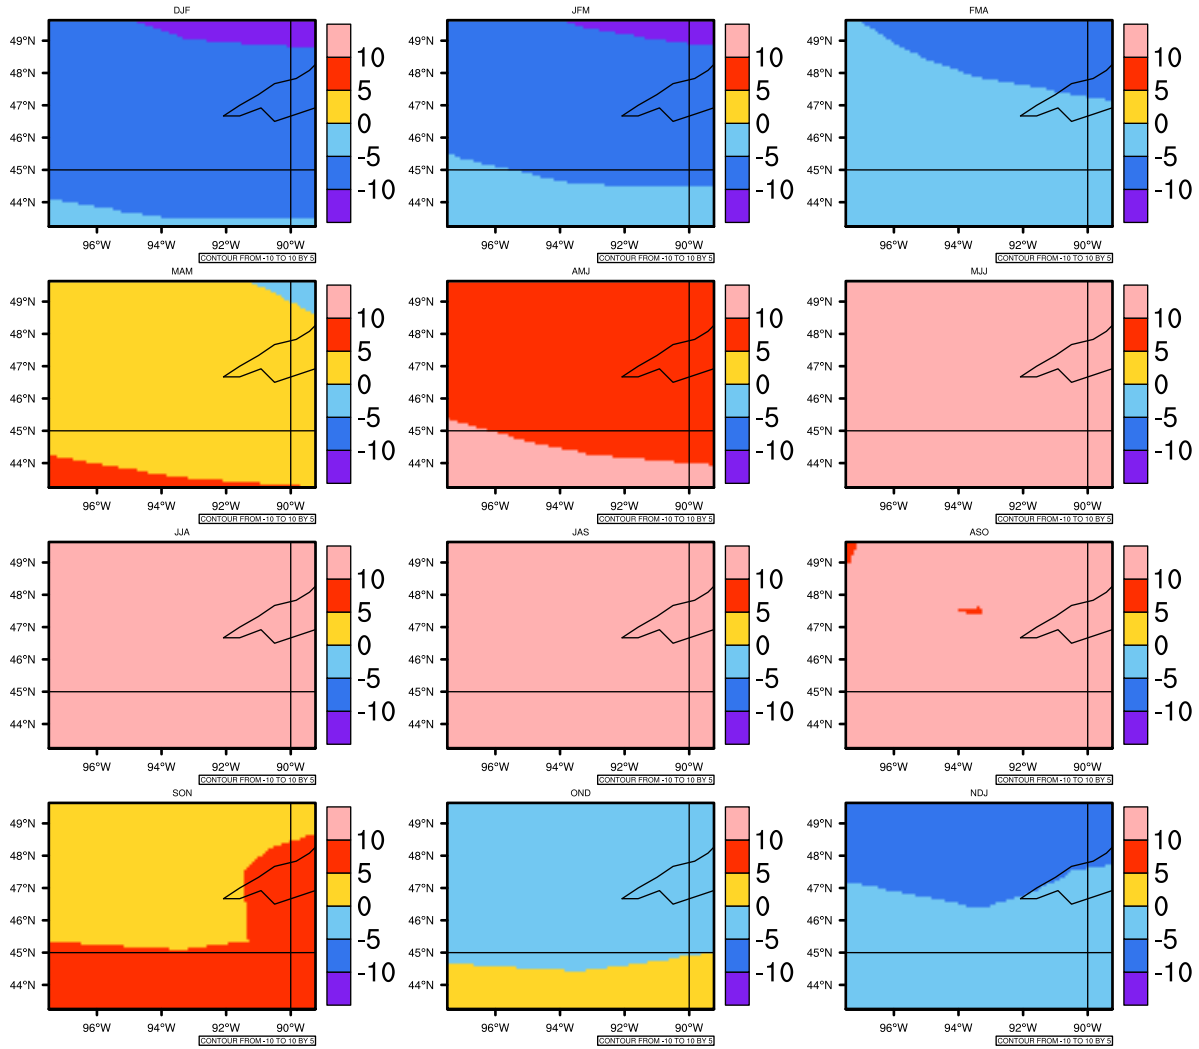

Seasonally Daily Average t_{asmin}(c) In 2060-2069 GFDL-ESM2M RCP45 - Minnesota

AgriMetSoft (2020). Climate Maps. Available on:
<https://agrimetsoft.com/maps>

Order a new map on <https://agrimetsoft.com/order>

[You can request maps from any dataset from the AgriMetSoft Team.](#)