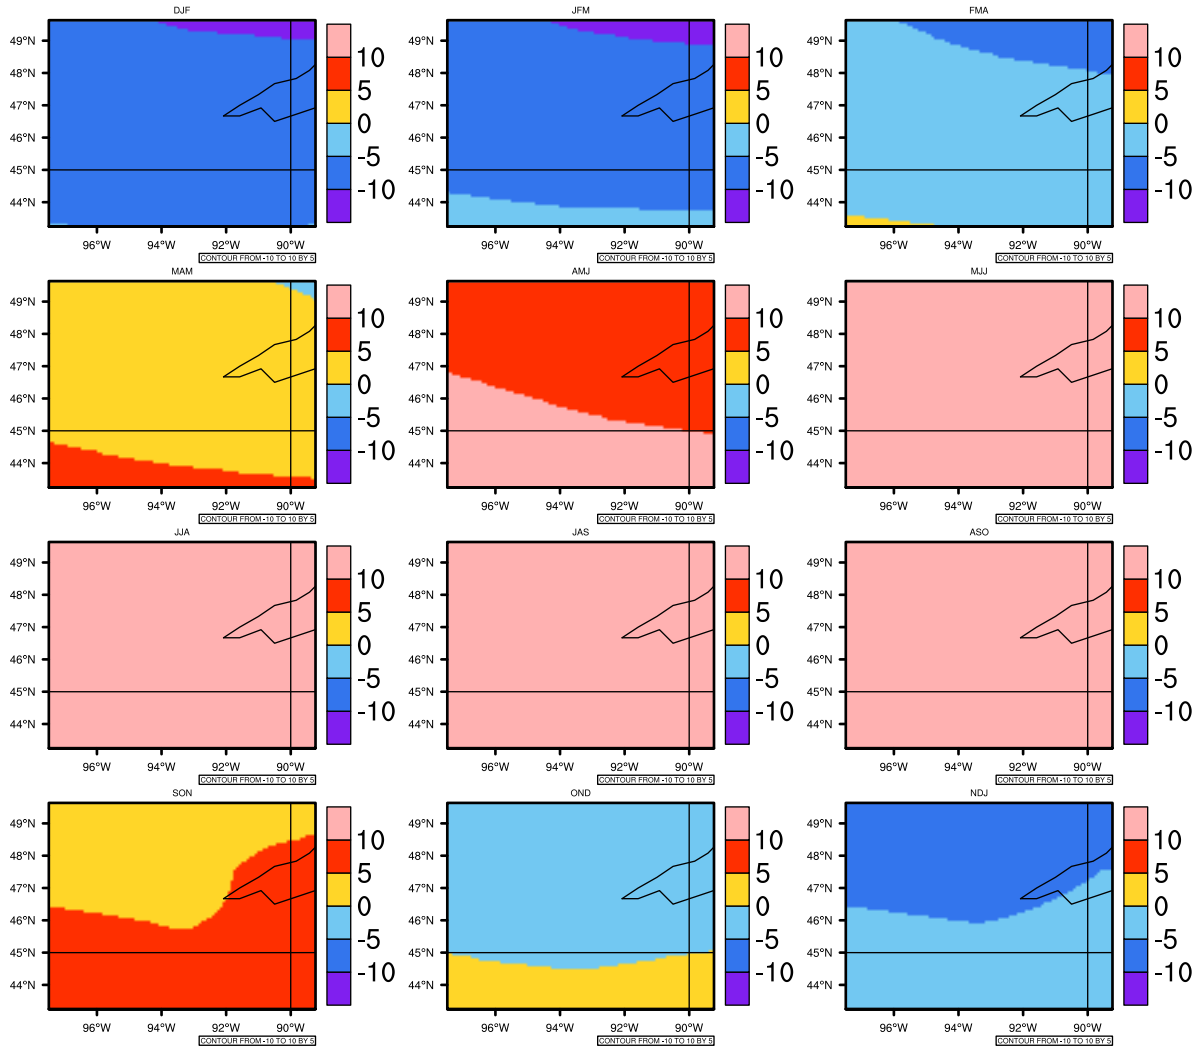

Seasonally Daily Average tasmin(c) In 2080-2089 GFDL-ESM2M RCP45 - Minnesota

AgriMetSoft (2020). Climate Maps. Available on:
<https://agrimetsoft.com/maps>

Order a new map on <https://agrimetsoft.com/order>

[You can request maps from any dataset from the AgriMetSoft Team.](#)