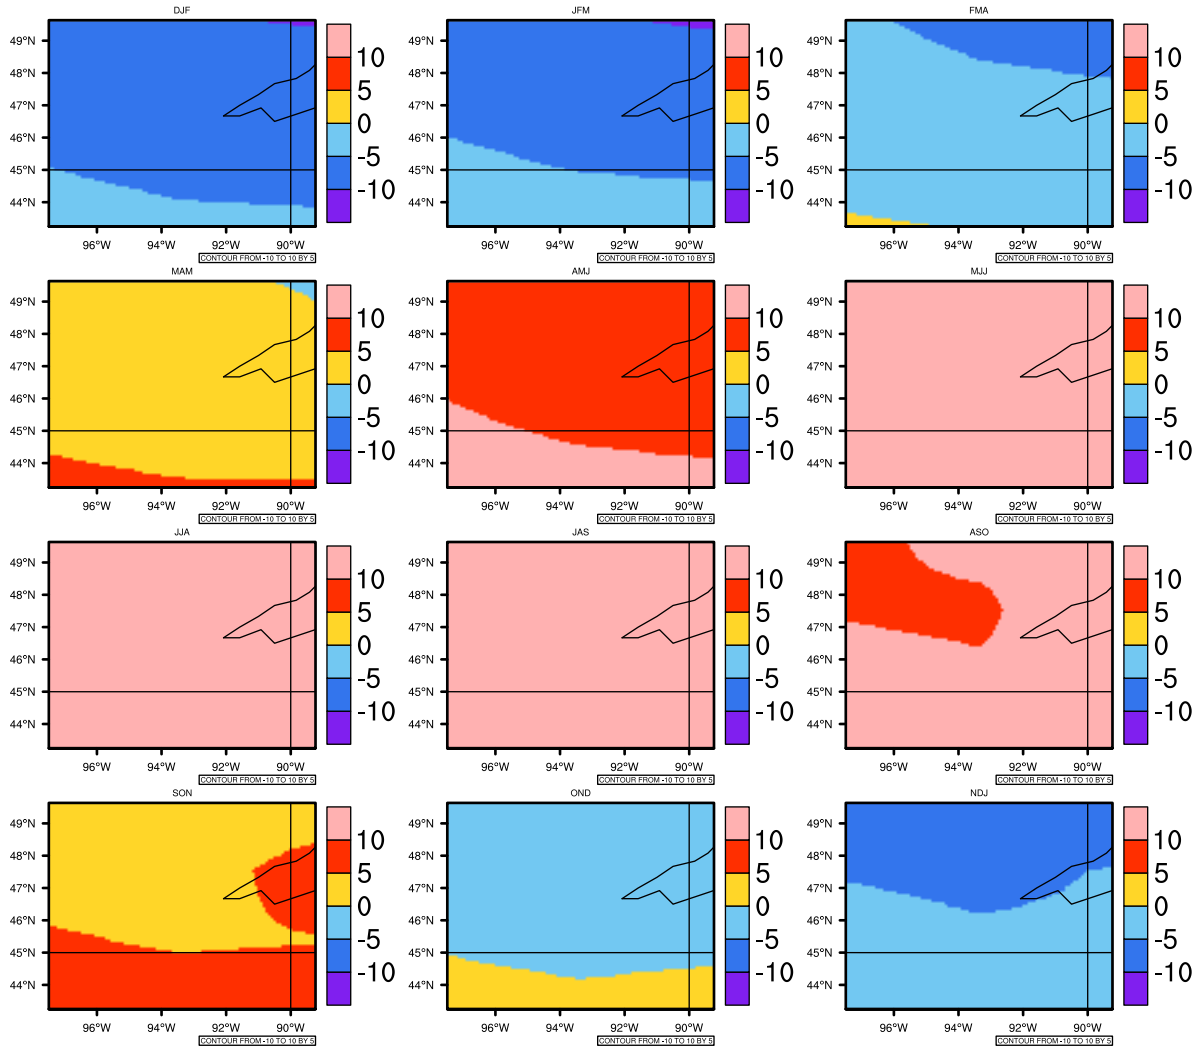

Seasonally Daily Average tasmin(c) In 2090-2099 GFDL-ESM2M RCP45 - Minnesota

AgriMetSoft (2020). Climate Maps. Available on:
<https://agrimetsoft.com/maps>

Order a new map on <https://agrimetsoft.com/order>

[You can request maps from any dataset from the AgriMetSoft Team.](#)