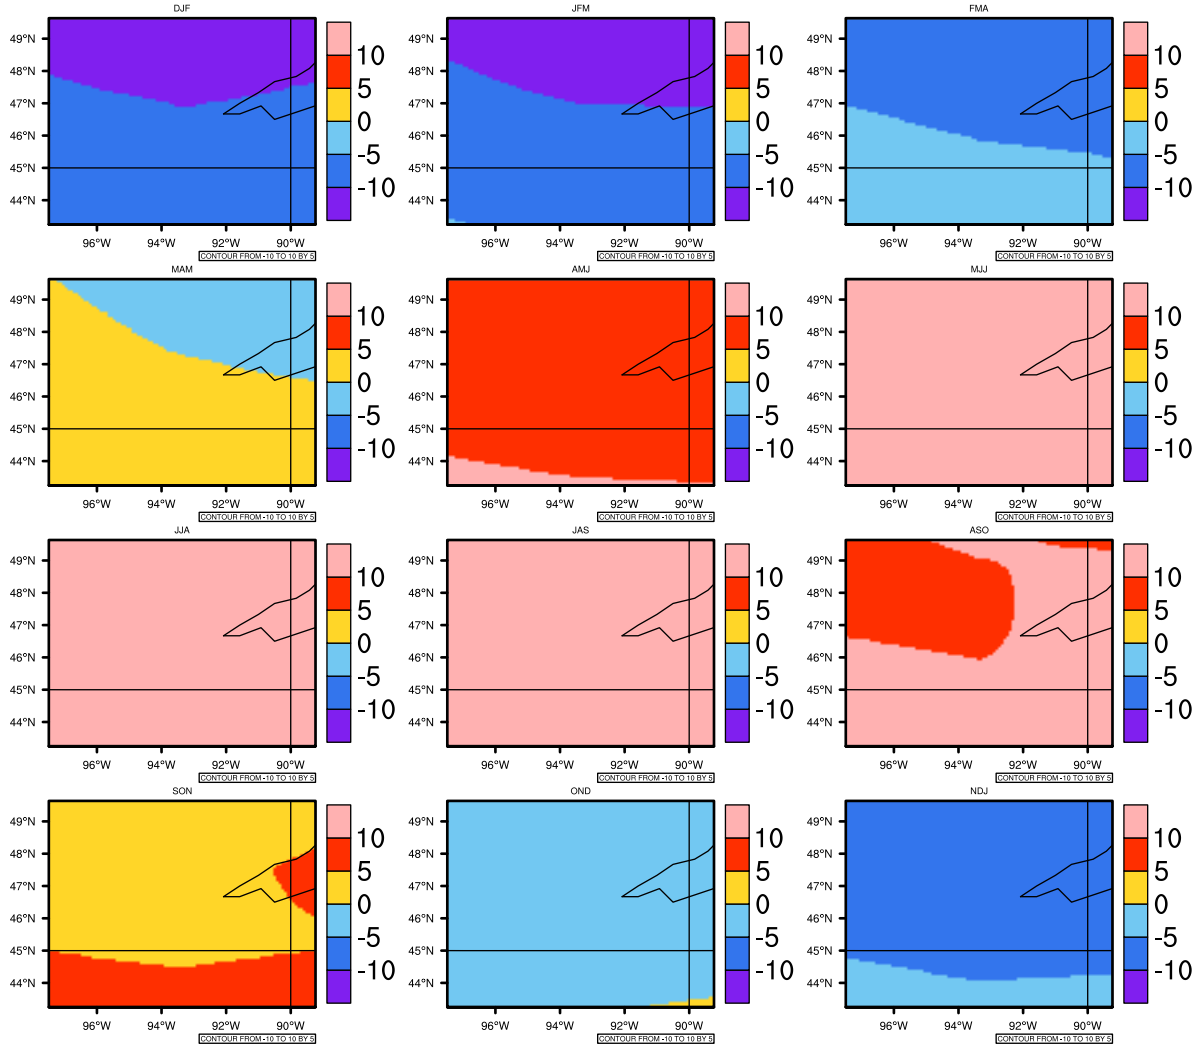

Seasonally Daily Average t_{asmin}(c) In 2020-2029 GFDL-ESM2M RCP85 - Minnesota

AgriMetSoft (2020). Climate Maps. Available on:
<https://agrimetsoft.com/maps>

Order a new map on <https://agrimetsoft.com/order>

[You can request maps from any dataset from the AgriMetSoft Team.](#)