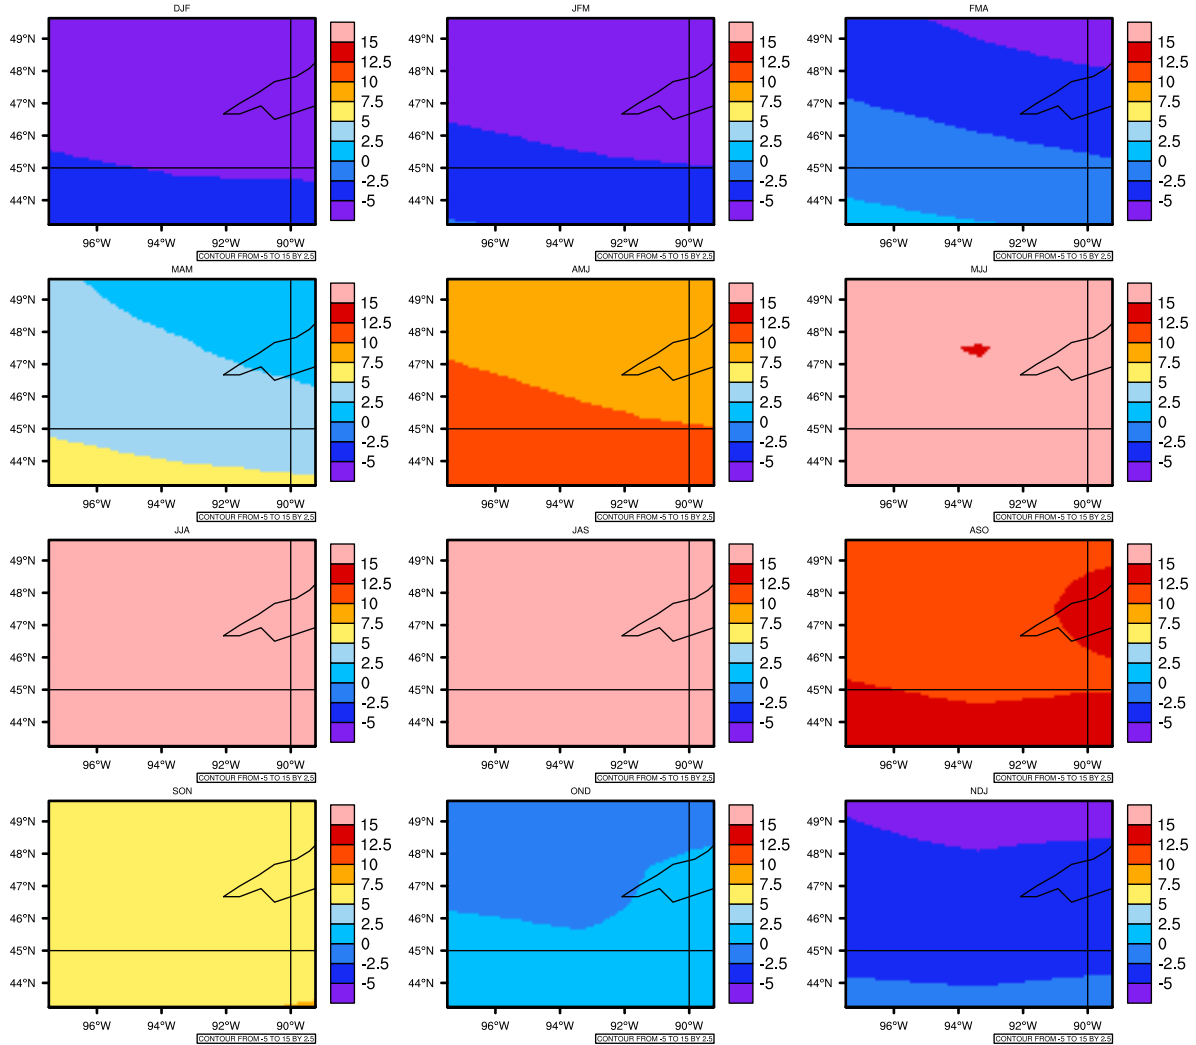

Seasonally Daily Average tasmin(c) In 2050-2059 GFDL-ESM2M RCP85 - Minnesota

AgriMetSoft (2020). Climate Maps. Available on:
<https://agrimetsoft.com/maps>

Order a new map on <https://agrimetsoft.com/order>

[You can request maps from any dataset from the AgriMetSoft Team.](#)