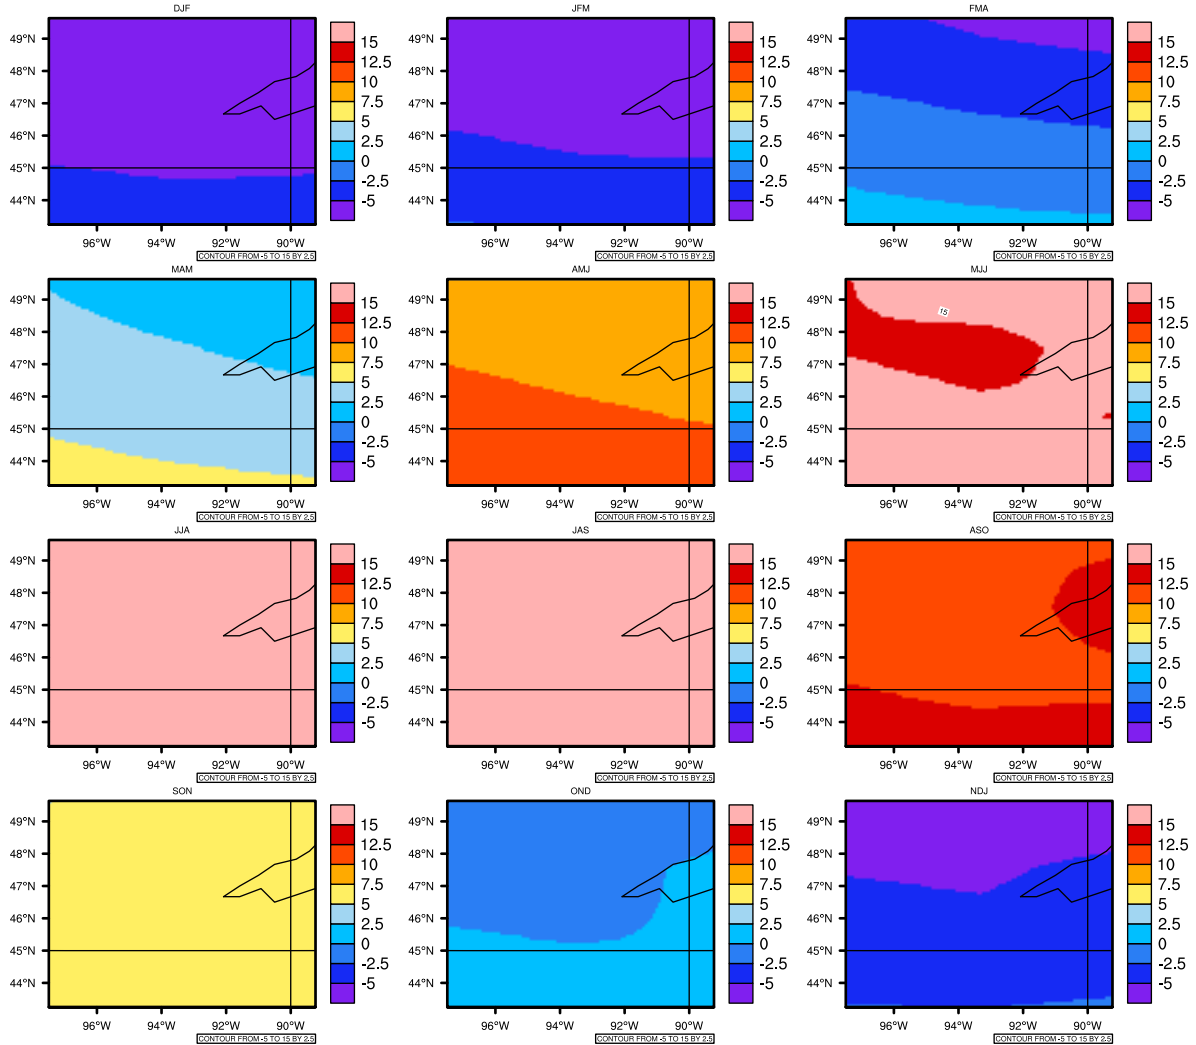

Seasonally Daily Average t_{asmin}(c) In 2060-2069 GFDL-ESM2M RCP85 - Minnesota

AgriMetSoft (2020). Climate Maps. Available on:
<https://agrimetsoft.com/maps>

Order a new map on <https://agrimetsoft.com/order>

[You can request maps from any dataset from the AgriMetSoft Team.](#)