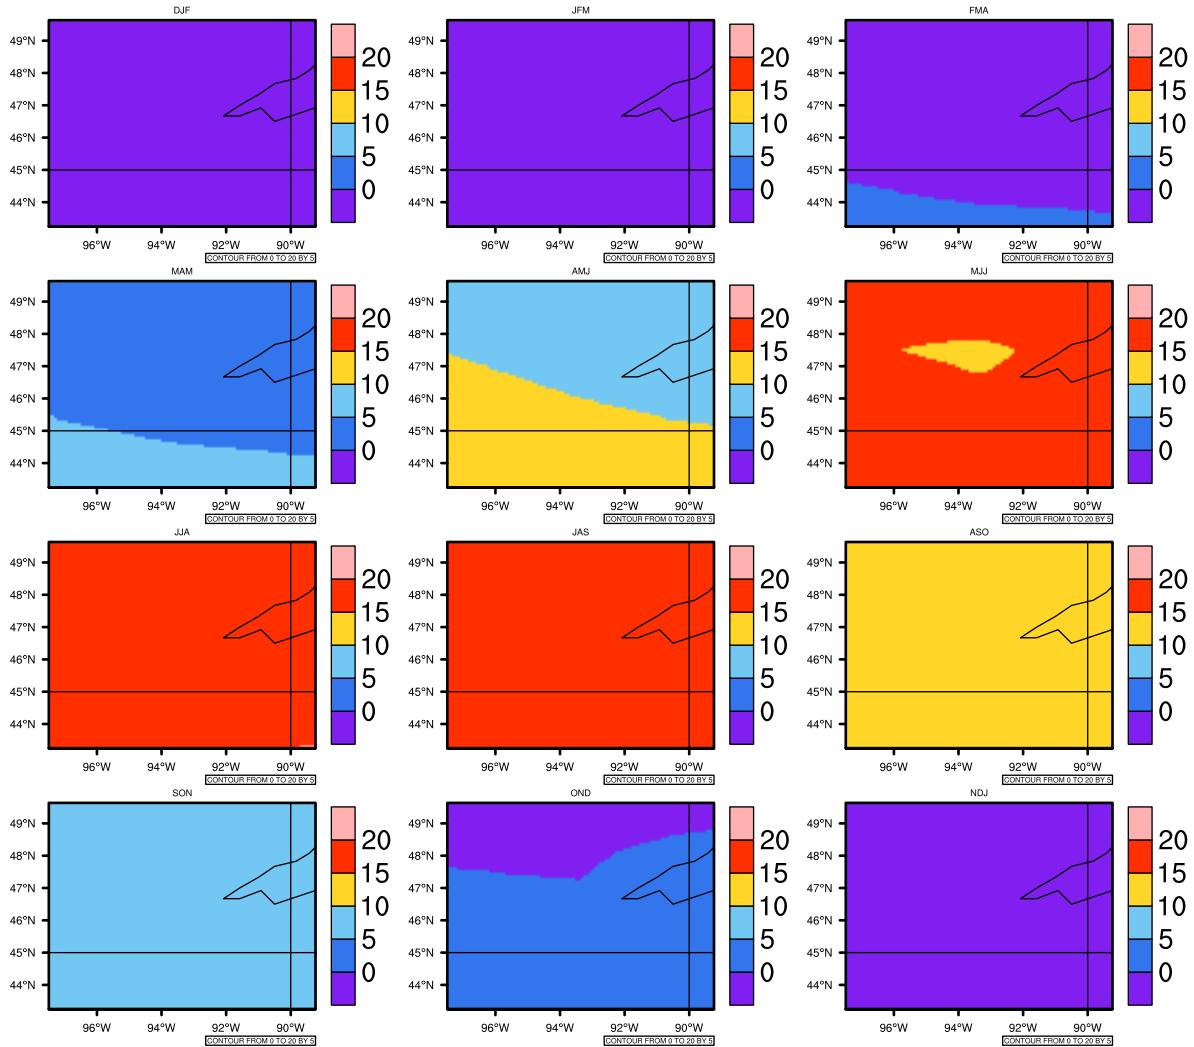

Seasonally Daily Average tasmin(c) In 2070-2079 GFDL-ESM2M RCP85 - Minnesota

AgriMetSoft (2020). Climate Maps. Available on:
<https://agrimetsoft.com/maps>

Order a new map on <https://agrimetsoft.com/order>