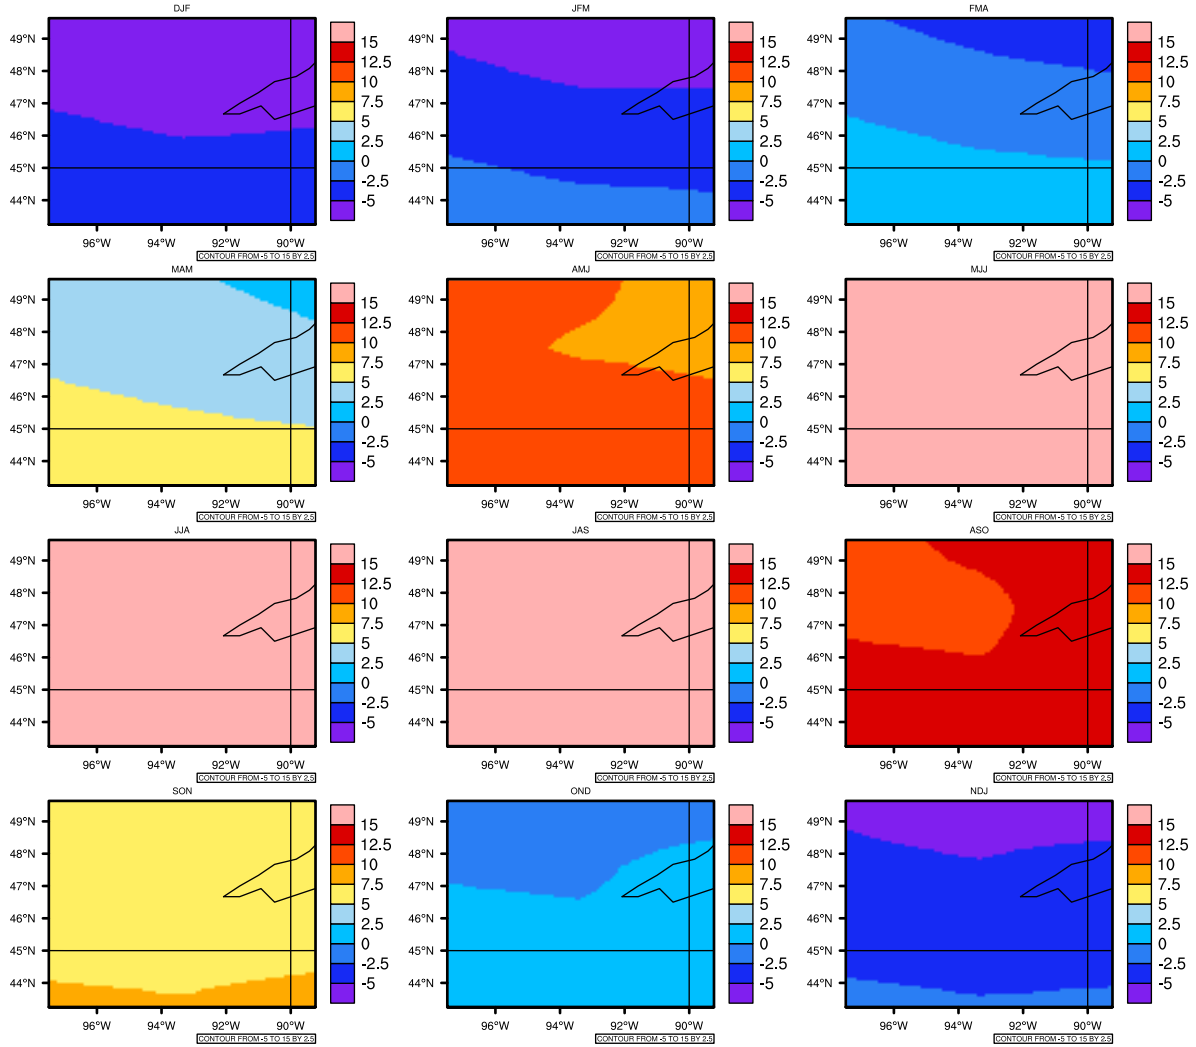

## Seasonally Daily Average tasmin(c) In 2080-2089 GFDL-ESM2M RCP85 - Minnesota

AgriMetSoft (2020). Climate Maps. Available on:  
<https://agrimetsoft.com/maps>

Order a new map on <https://agrimetsoft.com/order>

[You can request maps from any dataset from the AgriMetSoft Team.](#)