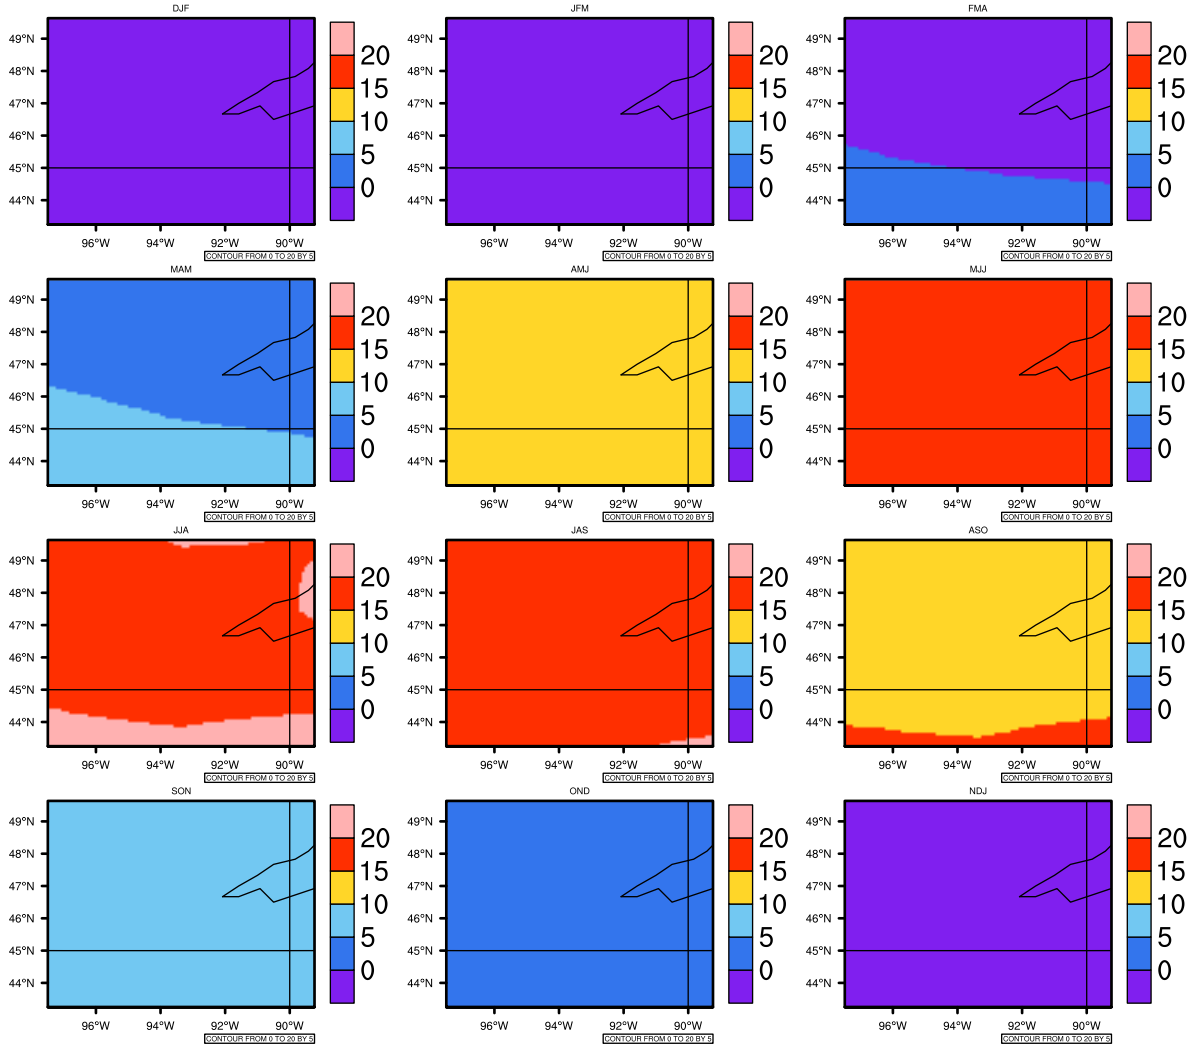

## Seasonally Daily Average tasmin(c) In 2090-2099 GFDL-ESM2M RCP85 - Minnesota

AgriMetSoft (2020). Climate Maps. Available on:  
<https://agrimetsoft.com/maps>

Order a new map on <https://agrimetsoft.com/order>

[You can request maps from any dataset from the AgriMetSoft Team.](#)