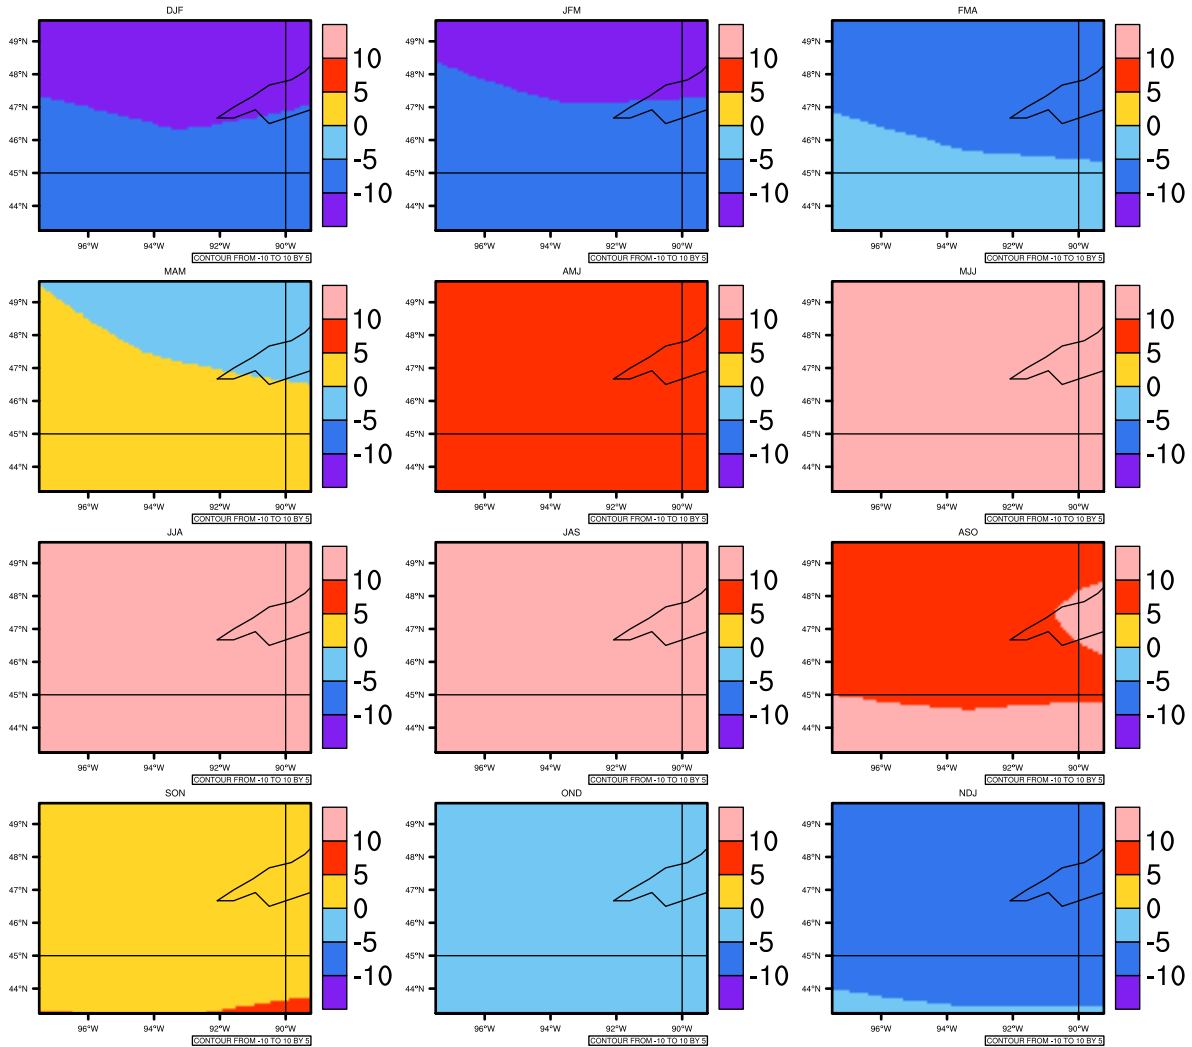

Seasonally Daily Average t_{asmin}(c) In 1975-2005 GFDL-ESM2M historical - Minnesota

AgriMetSoft (2020). Climate Maps. Available on:
<https://agrimetsoft.com/maps>

|Order a new map on <https://agrimetsoft.com/order>

[You can request maps from any dataset from the AgriMetSoft Team.](#)