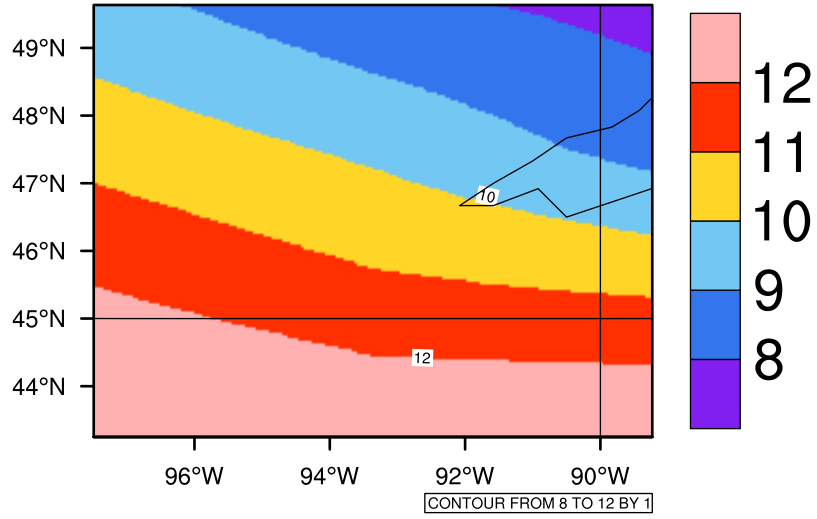

Yearly tasmax(c) In 2040-2049 GFDL-ESM2M RCP45 - Minnesota

[You can request maps from any dataset from the AgriMetSoft Team.](#)