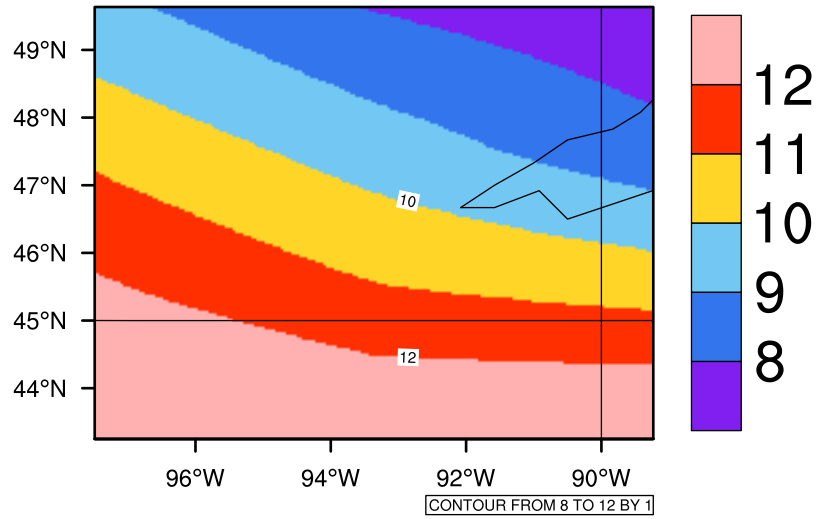

Yearly tasmax(c) In 2070-2079 GFDL-ESM2M RCP45 - Minnesota

[You can request maps from any dataset from the AgriMetSoft Team.](#)