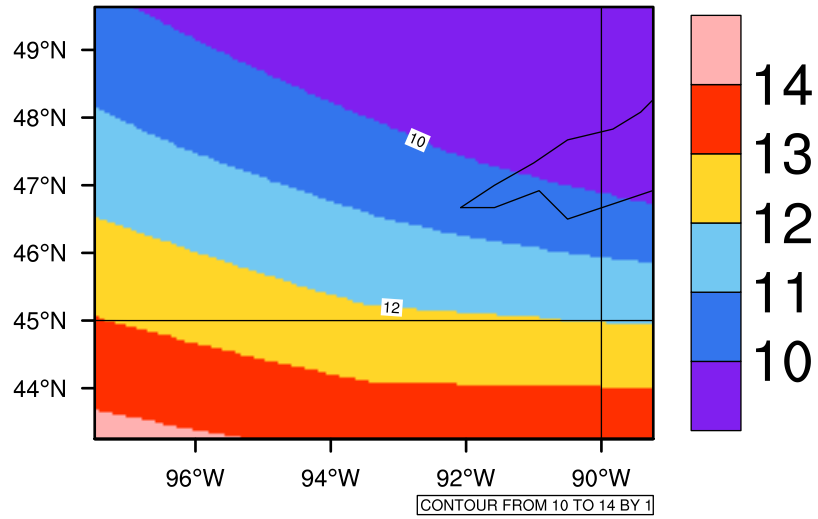

Yearly tasmax(c) In 2080-2089 GFDL-ESM2M RCP45 - Minnesota

[You can request maps from any dataset from the AgriMetSoft Team.](#)