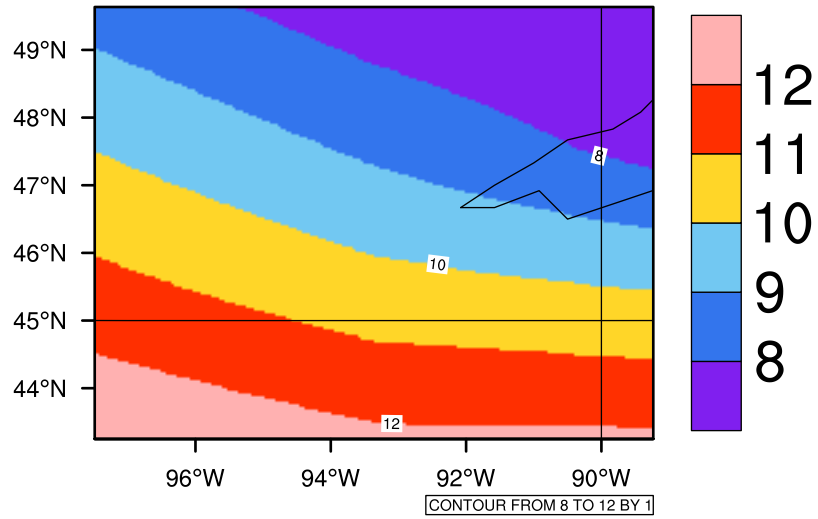

Yearly tasmax(c) In 2020-2029 GFDL-ESM2M RCP85 - Minnesota

[You can request maps from any dataset from the AgriMetSoft Team.](#)