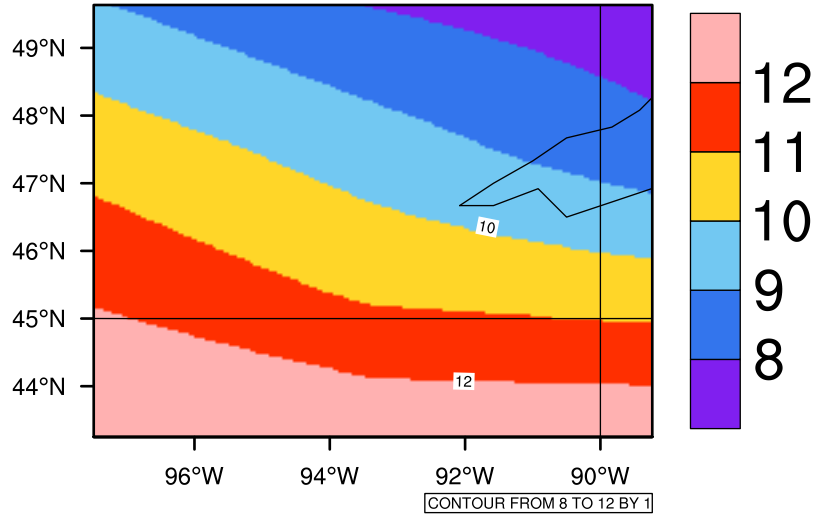

Yearly tasmax(c) In 2040-2049 GFDL-ESM2M RCP85 - Minnesota

[You can request maps from any dataset from the AgriMetSoft Team.](#)