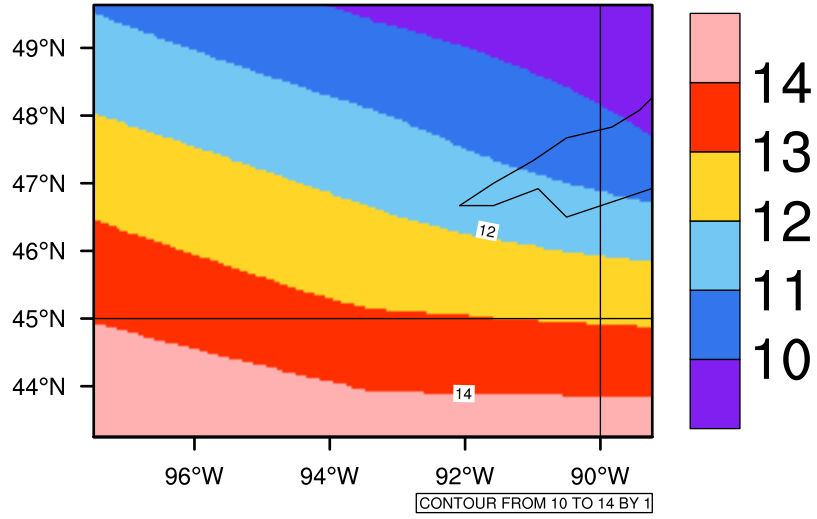

Yearly tasmax(c) In 2050-2059 GFDL-ESM2M RCP85 - Minnesota

[You can request maps from any dataset from the AgriMetSoft Team.](#)